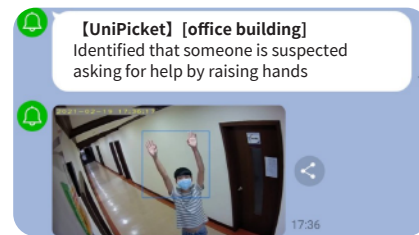

Main Product Features version 4CH Pro

Identify whether someone has invaded.

(Didn't move for a while)
Identify if anyone faints.

(for Help)
Identify whether anyone raise their hands for help.

Identify whether there is smoke or not to prevent fire.

Identify whether object having any movement in the picture

Identify whether having any vehicle entrance.

Setting electronic fence for each detection to only brocade specifically for events that happened within.

The event will trigger a video (about 20 seconds) and send to members by Line Notify .

Send abnormal photo and recording to the phase LINE informs the relevant personnel.

Set the time period of identification.(3 periods)