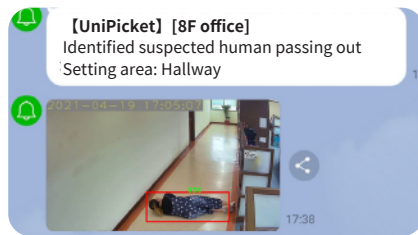

Main Product Features version 4CH Pro

Identify whether someone has invaded.

(Didn't move for a while)
Identify if anyone faints.

(for Help)
Identify whether anyone raise their hands for help.

Identify whether there is smoke or not to prevent fire.

Identify whether object having any movement in the picture

Identify whether having any vehicle entrance.

Setting electronic fence for each detection to only brocade specifically for events that happened within.

The event will trigger a video (about 20 seconds) and send to members by Line Notify .

Send abnormal photo and recording to the phase LINE informs the relevant personnel.

Set the time period of identification.(3 periods)