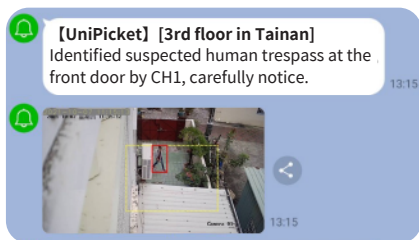

Main Product Features version 4CH Pro

Identify whether someone has invaded.

(Didn't move for a while)
Identify if anyone faints.

(for Help)
Identify whether anyone raise their hands for help.

Identify whether there is smoke or not to prevent fire.

Identify whether object having any movement in the picture

Identify whether having any vehicle entrance.

Setting electronic fence for each detection to only brocade specifically for events that happened within.

The event will trigger a video (about 20 seconds) and send to members by Line Notify .

Send abnormal photo and recording to the phase LINE informs the relevant personnel.

Set the time period of identification.(3 periods)