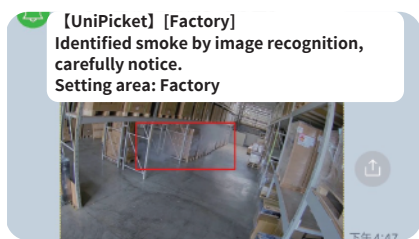

Main Product Features version 4CH Pro

Identify whether someone has invaded.

(Didn't move for a while)
Identify if anyone faints.

(for Help)
Identify whether anyone raise their hands for help.

Identify whether there is smoke or not to prevent fire.

Identify whether object having any movement in the picture

Identify whether having any vehicle entrance.

Setting electronic fence for each detection to only brocade specifically for events that happened within.

The event will trigger a video (about 20 seconds) and send to members by Line Notify .

Send abnormal photo and recording to the phase LINE informs the relevant personnel.

Set the time period of identification.(3 periods)