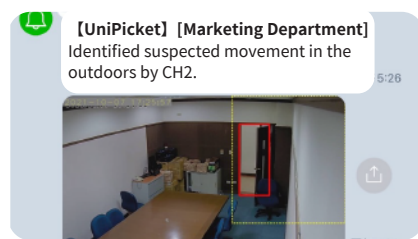

Main Product Features version 4CH Pro

Identify whether someone has invaded.

(Didn't move for a while)
Identify if anyone faints.

(for Help)
Identify whether anyone raise their hands for help.

Identify whether there is smoke or not to prevent fire.

Identify whether object having any movement in the picture

Identify whether having any vehicle entrance.

Setting electronic fence for each detection to only brocade specifically for events that happened within.

The event will trigger a video (about 20 seconds) and send to members by Line Notify .

Send abnormal photo and recording to the phase LINE informs the relevant personnel.

Set the time period of identification.(3 periods)