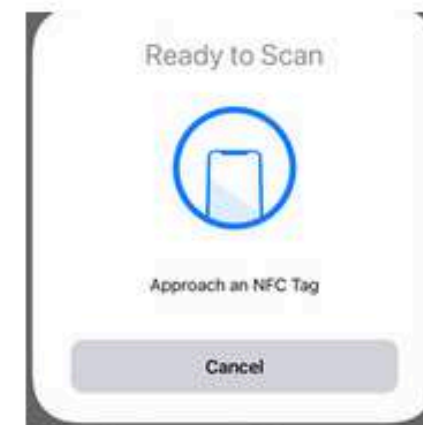

Fully integrated with software

No Wires to mainframe & PC

Google OCR ML model

Walking front desk

(subscription based)

Cellbedell keyless solution

NFC function makes your own keycard

with mobile phones

cellbedell

Mobile entry in ways

Low latency, High security

Smartest protection for your site

Smart Scan

We use NFC to make you cellphone as your key

Watch Access

Just use your watch without phone aside

Wallet

use wallet as the passcard

λoπt kελ
We use NFC to make you cellphone as

Smart Scan

aside
just use your watch without phone

Watch Access

use wallet as the passcard

Wallet