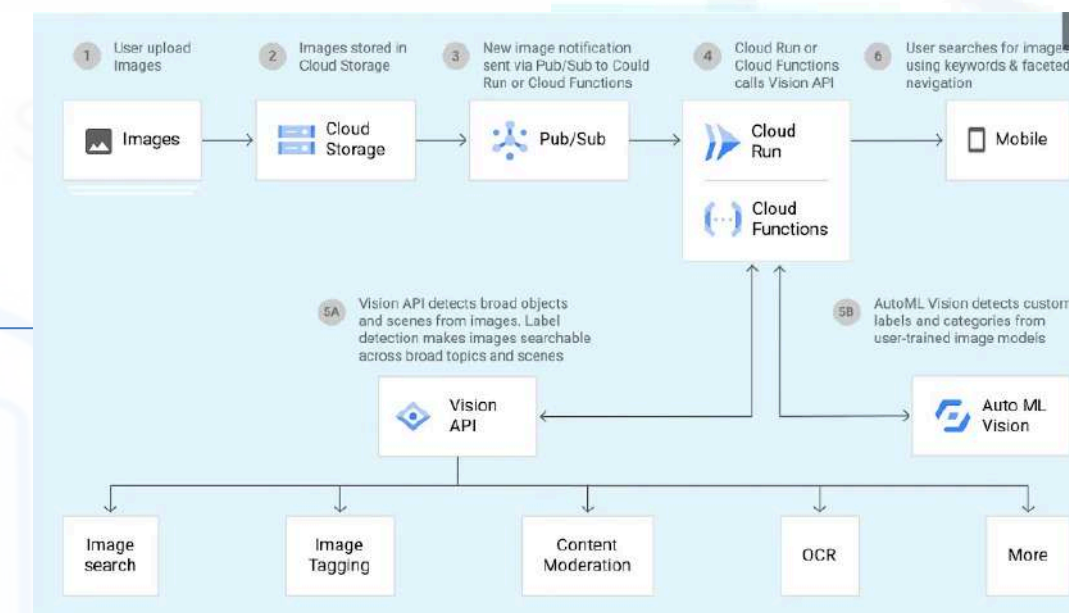

Hold your device near the NFC tag.

cellbedell

Problems

- Labor shortage Caused by Pandemic
- Long waiting in line
- Expensive cost with complex deployment technology

CURRENT SOLUTIONS ON THE MARKET

- Complex installation for centralized networked with mainframe and PC
- Time consuming

Our Features and functions

- **Decentralized: No wires** to mainframe and PC, only power supply to devices.
- **Mobile entry with OCR AI** technology and **5G** communication.
- **Edge computing** on devices.

Fully integrated with software

No Wires to mainframe & PC

Google OCR ML model

Walking front desk

(subscription based)

Cellbedell keyless solution

NFC function makes your own keycard

with mobile phones

cellbedell

Mobile entry in ways

Low latency, High security

Smartest protection for your site

Smart Scan

We use NFC to make you cellphone as your key

Watch Access

Just use your watch without phone aside