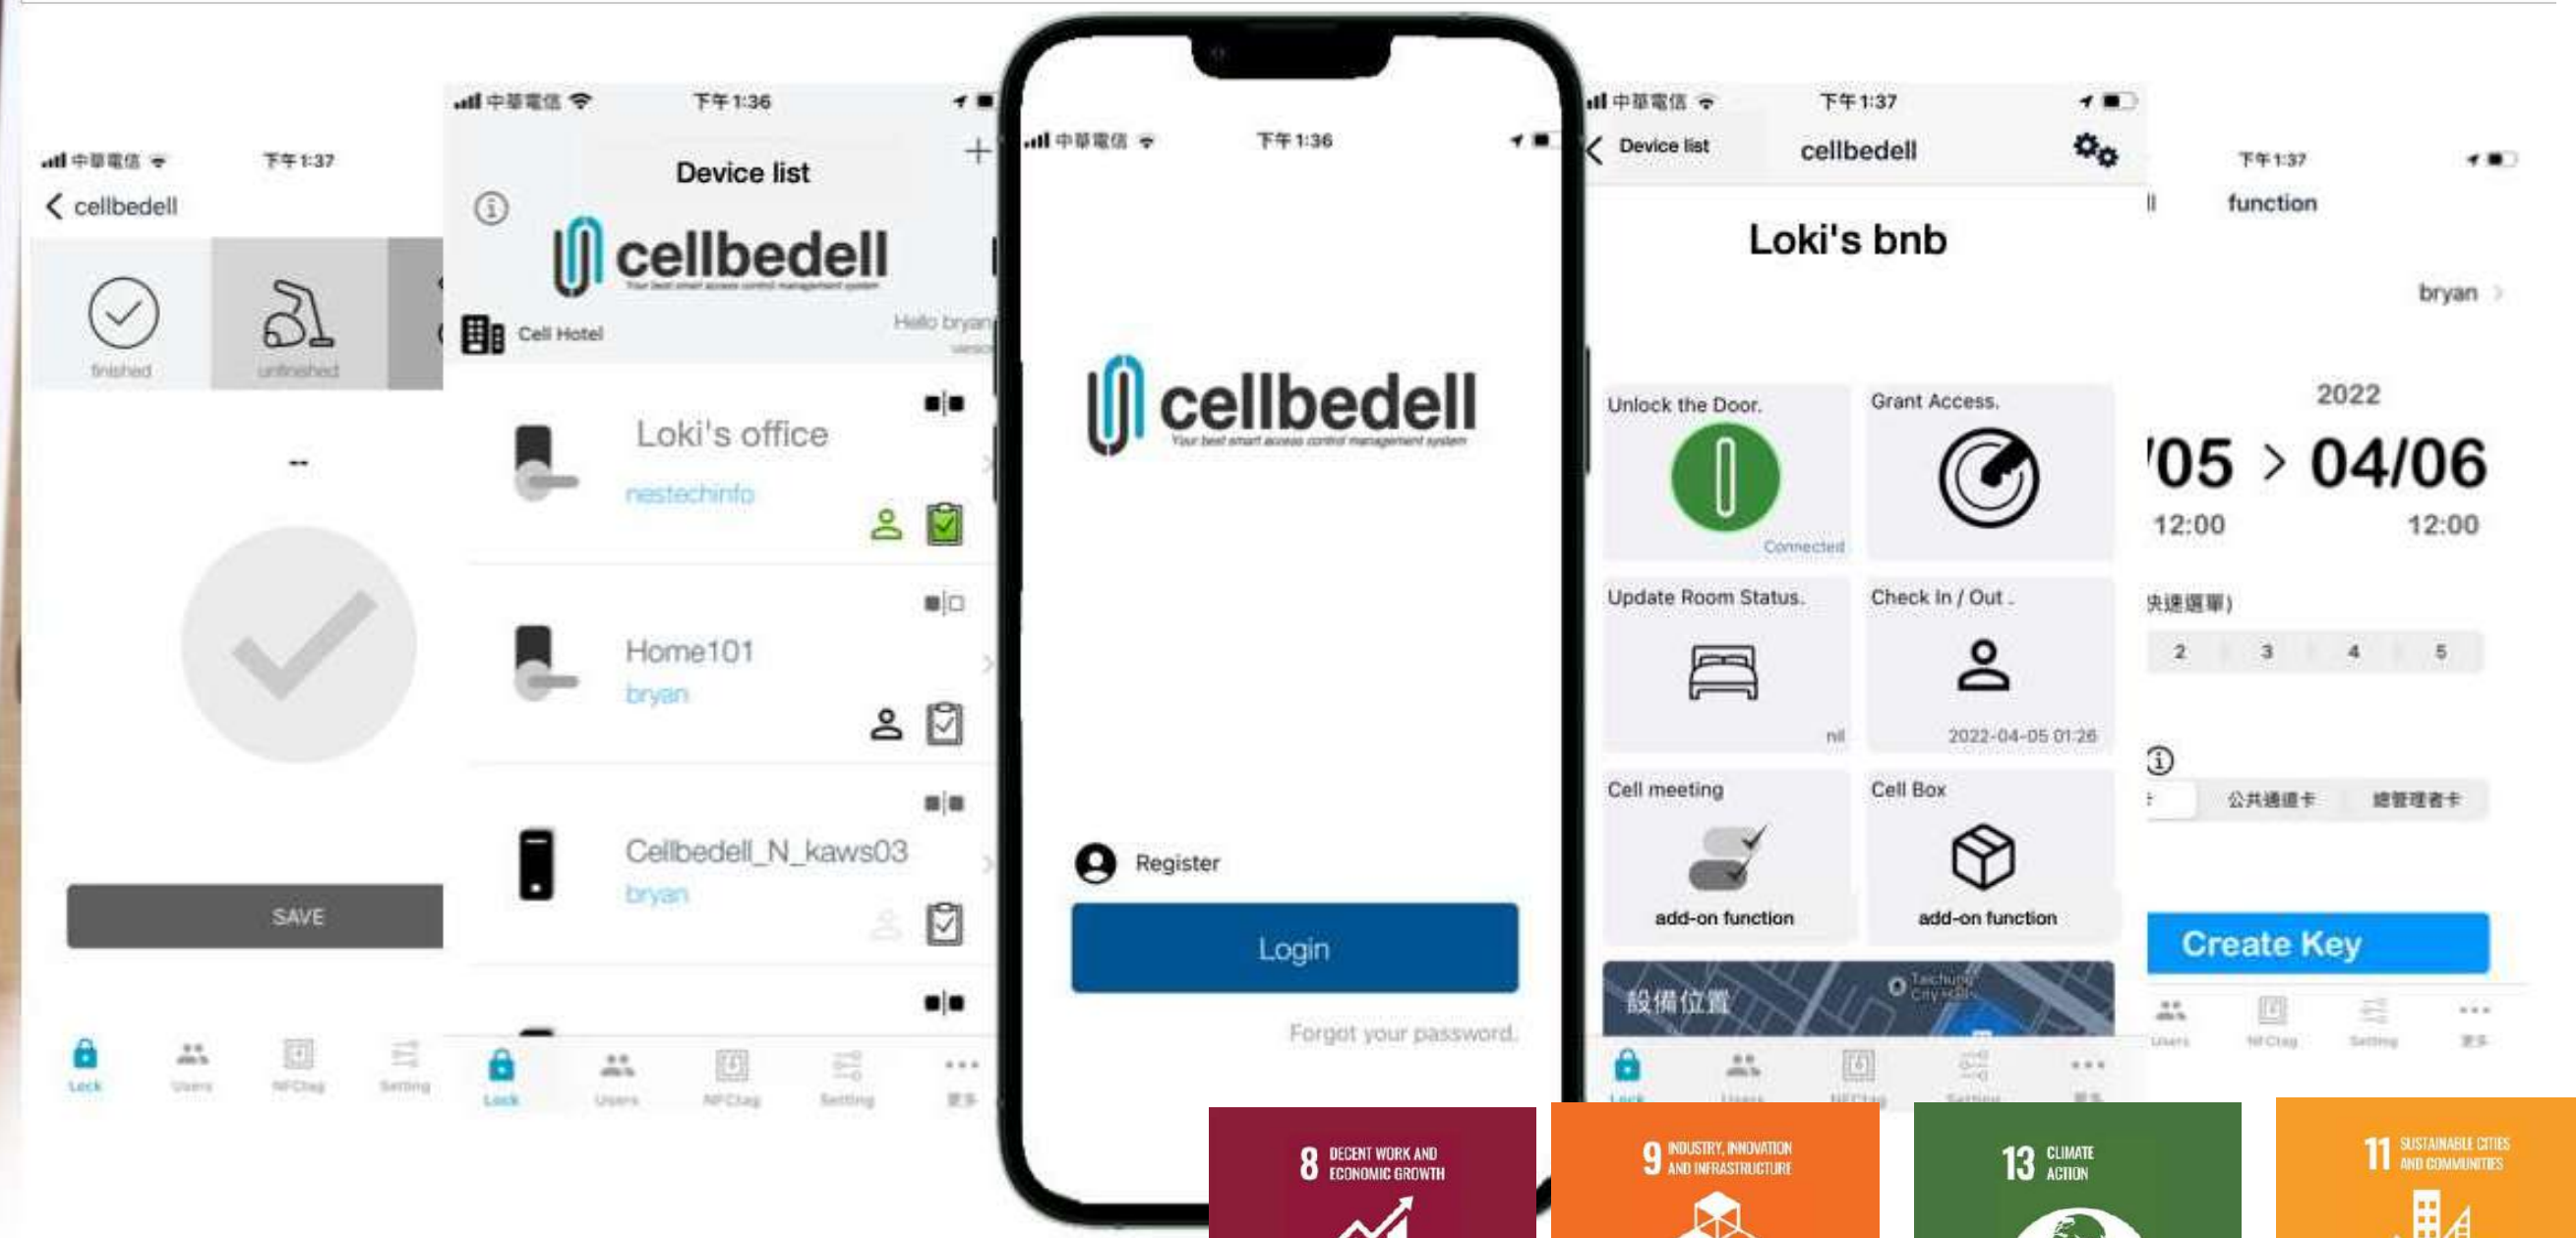

Fully integrated with software

No Wires to mainframe & PC

Google OCR ML model

Walking front desk

(subscription based)

Cellbedell keyless solution

NFC function makes your own keycard

with mobile phones

cellbedell

Mobile entry in ways

Low latency, High security

Smartest protection for your site

Smart Scan

We use NFC to make you cellphone as your key

Watch Access

Just use your watch without phone aside