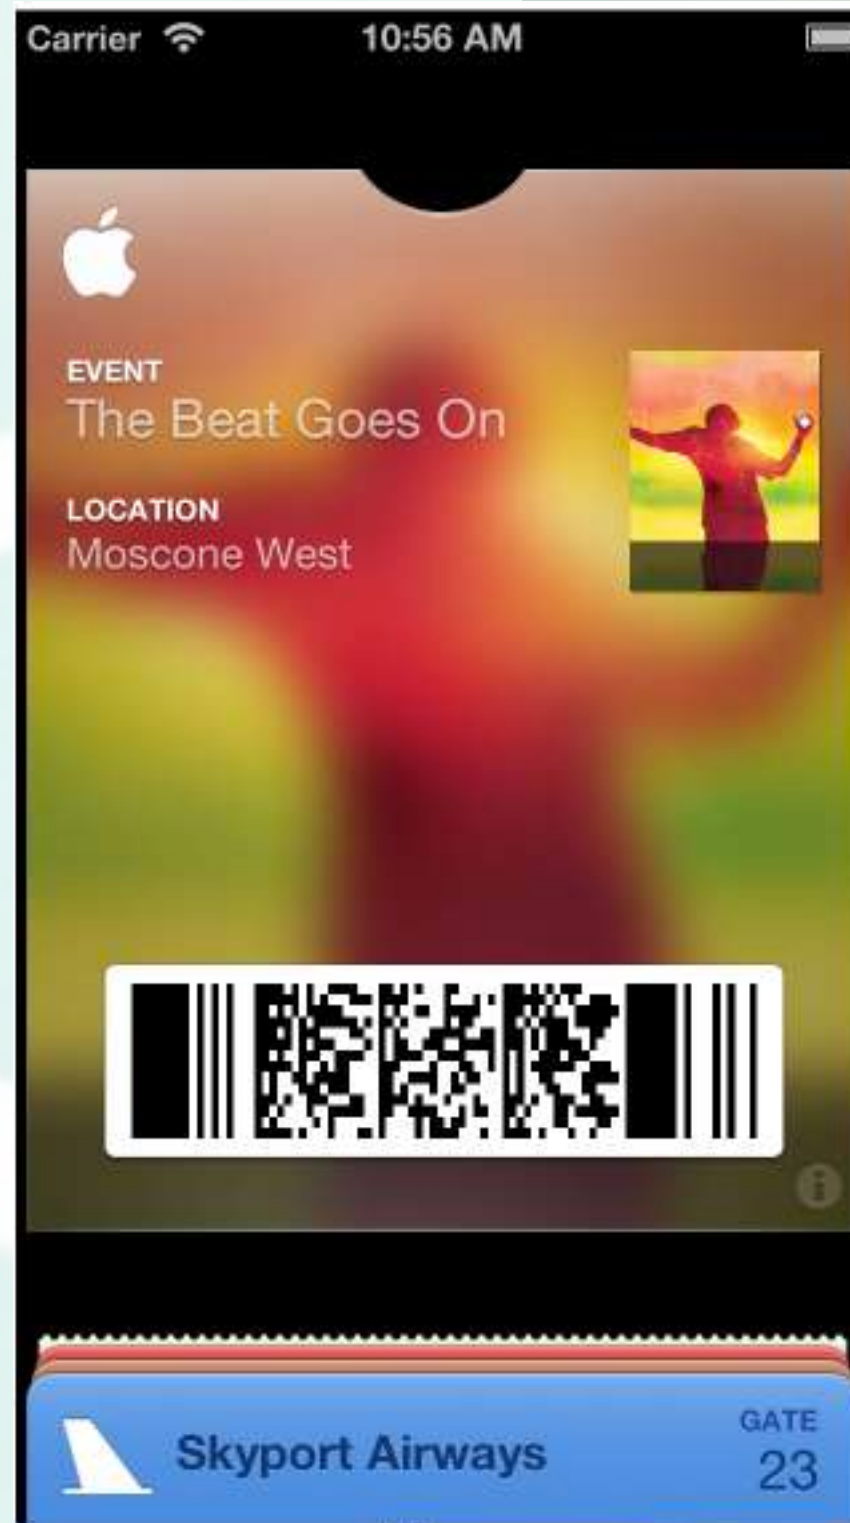

...and more than that

Sport Pass