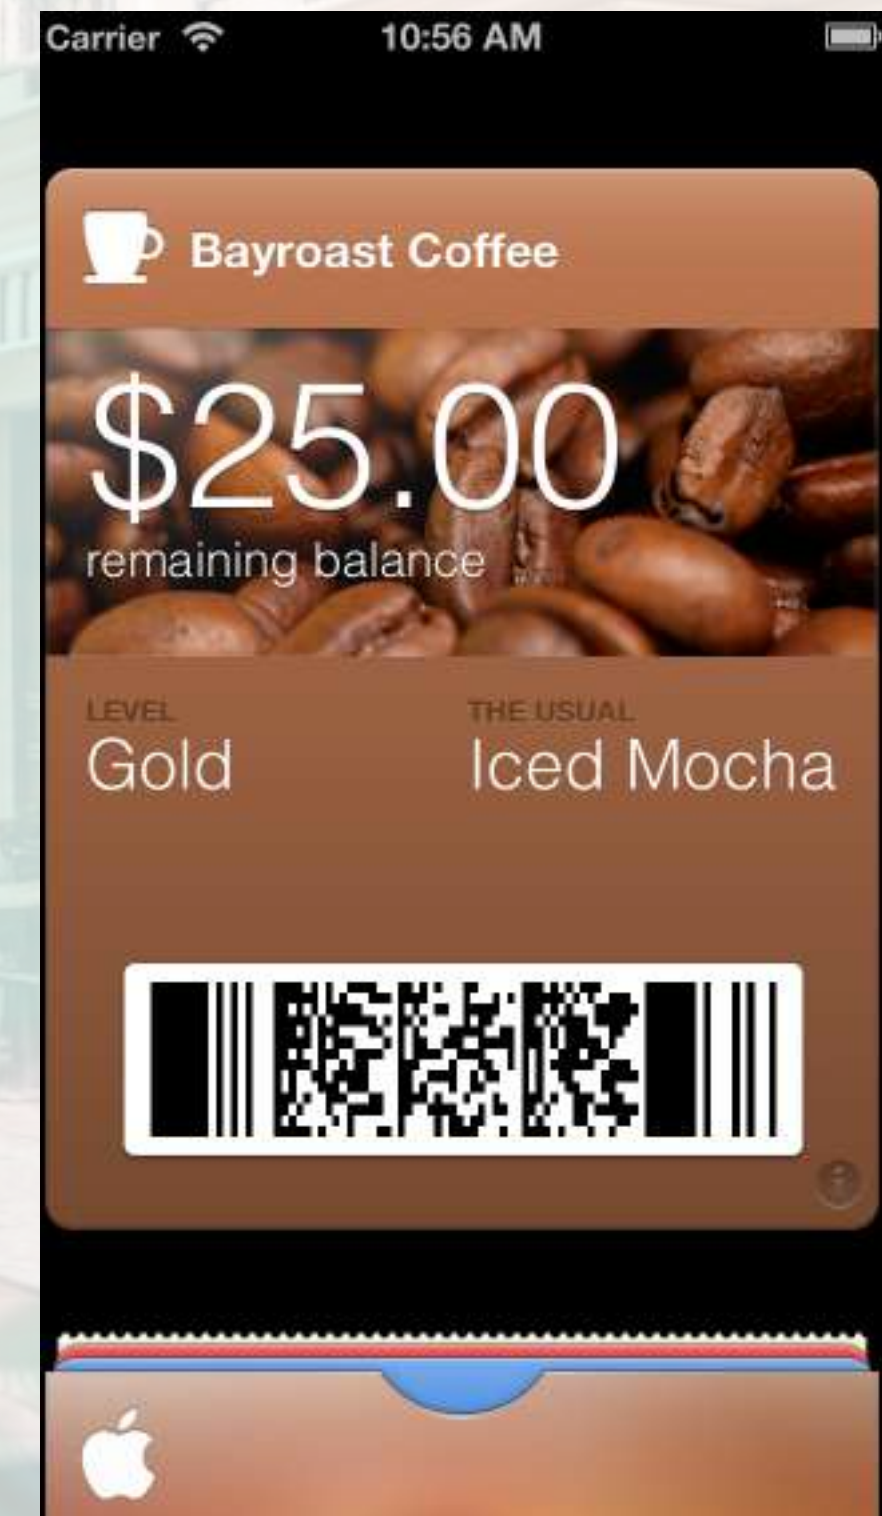

**Promotion
Pass**