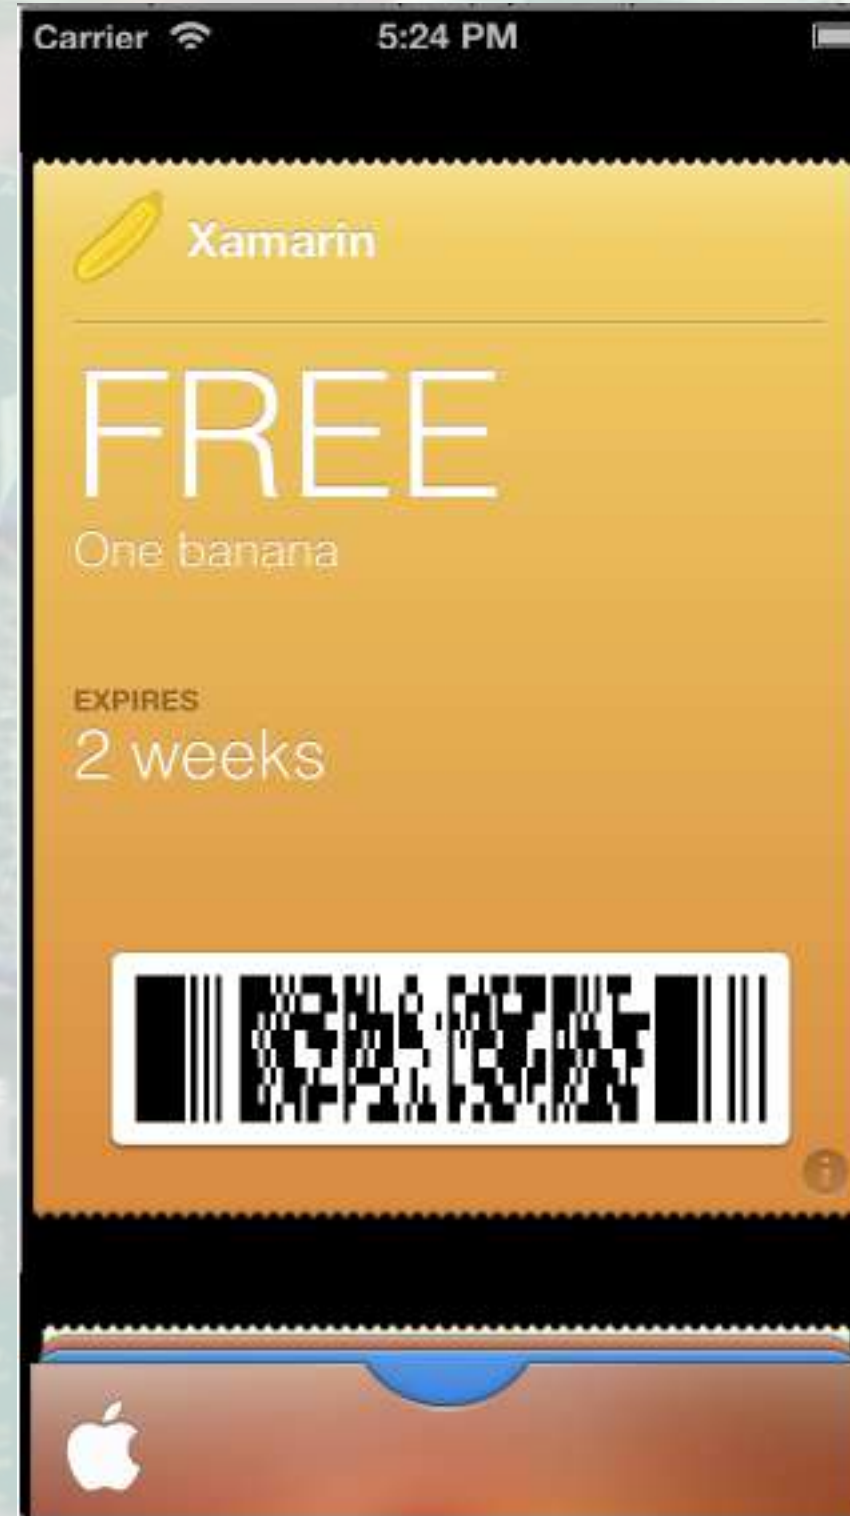

...and more than that

Sport Pass

Event Pass