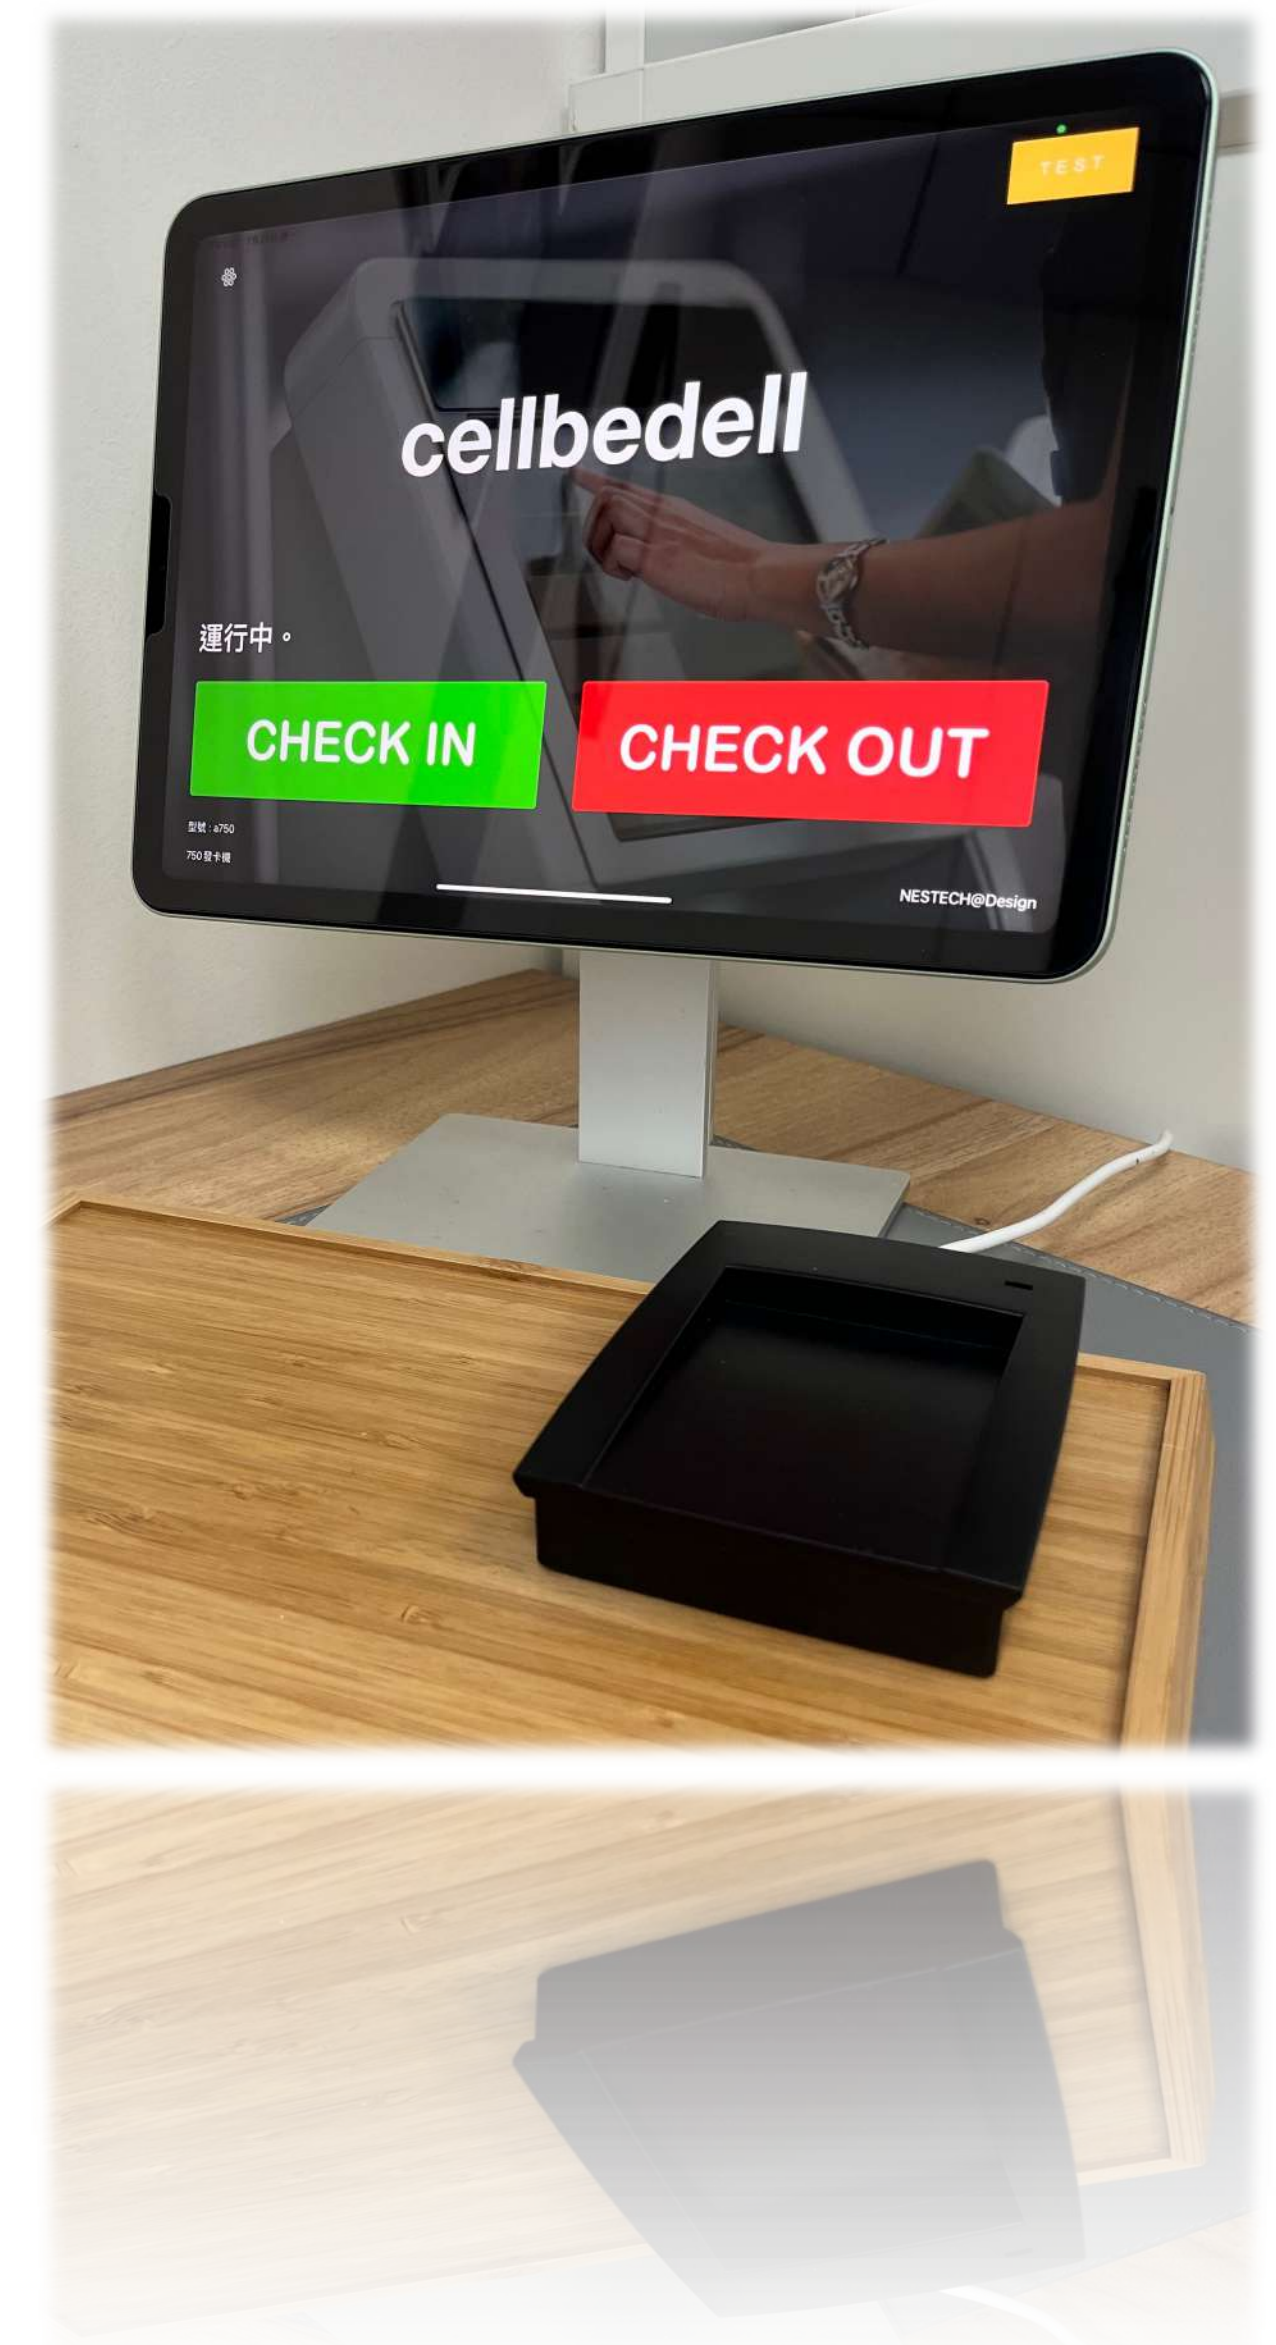

# D310 Ultralight kiosk system

**The smallest kiosk system**

**Mobile ticket scan to verify**

**Plug & Play, No need for host PC.**

**AWS/GCP cloud to keep data safe**

**OCR (google ML model) for ID authentication  
(2024 Q1)**