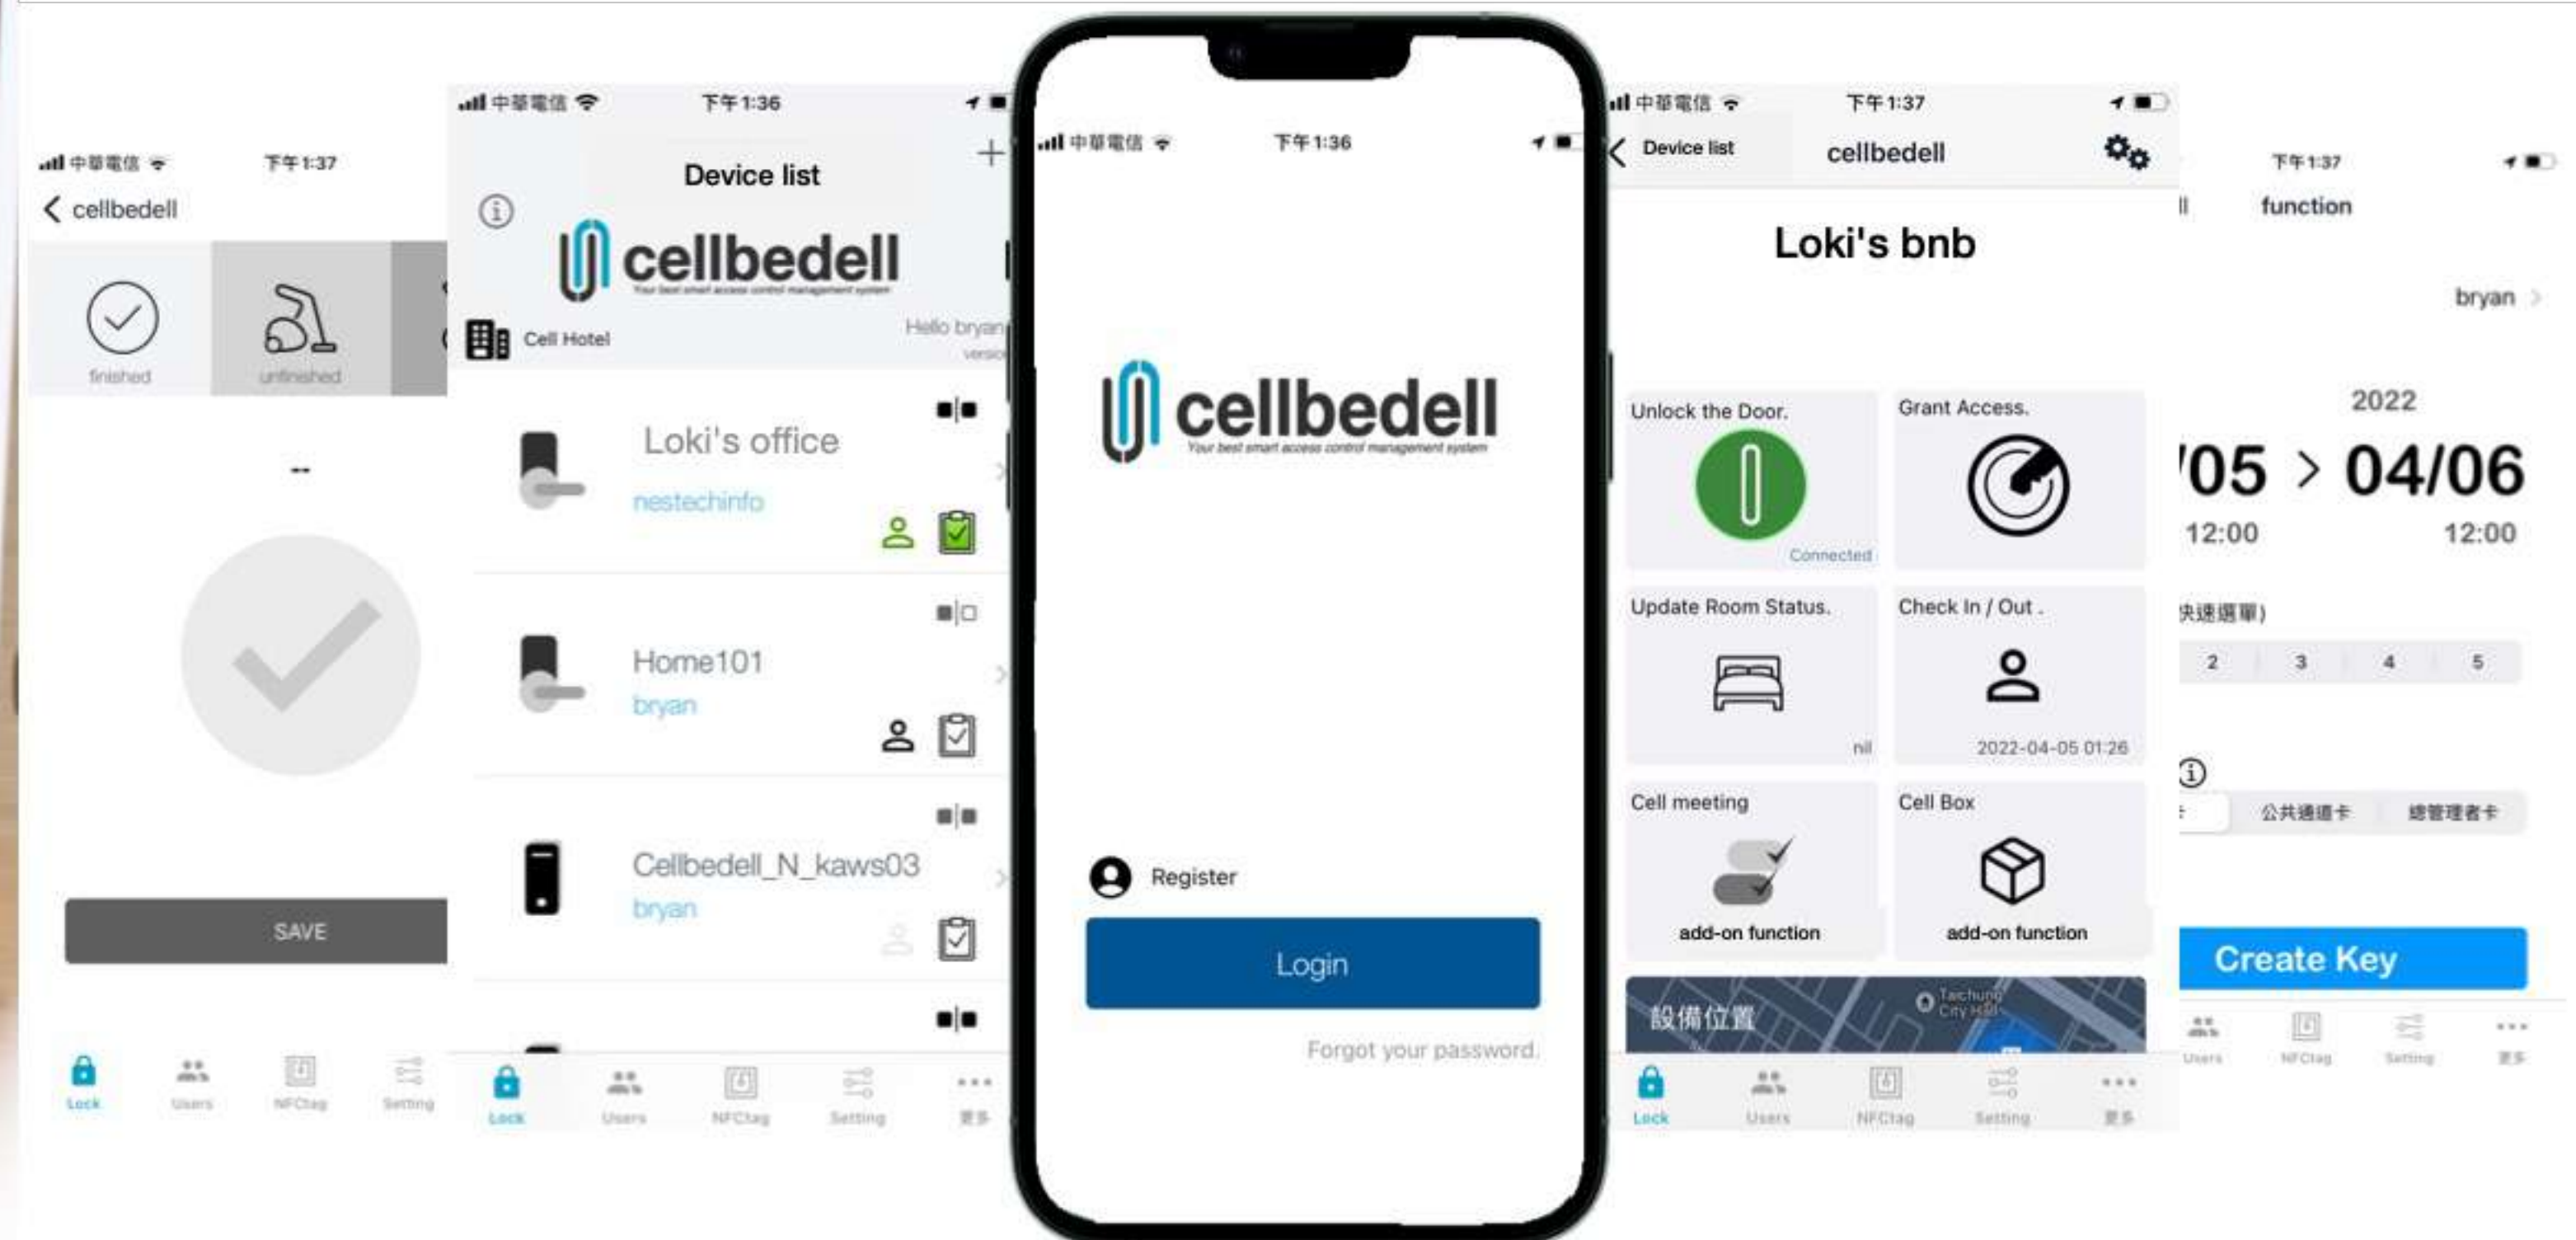

# QUICKINN KIOSK

QR code to keycards

( Card machine can be adaptable ◦ )  
API integration is open to PMS

**01** INDEPENDENT SELF  
SERVICE KIOSK

**02** OPEN FOR PMS  
INTEGRATION

**03** PLUG & PLAY,  
NO HOST PC

# Travel with fun and safety

*(subscription based)*

- Check-in on the go

- Mobile key with edge computing
- QR code for self card getting

- Navigator- to guide traveler to their destinations

Remote check-in  
with mobile key