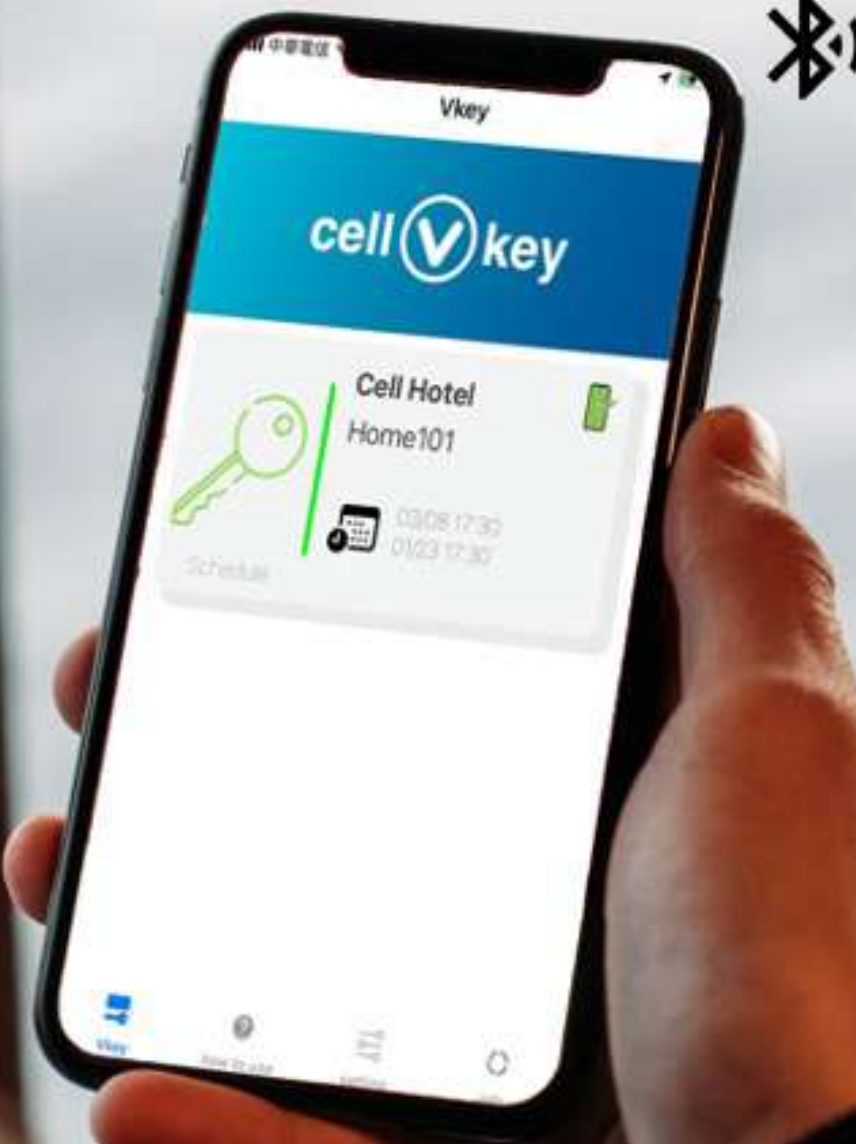

# Walking front desk

*(subscription based)*

Cellbedell keyless solution

NFC function makes your own keycard  
with mobile phones

# Travel with fun and safety

*(subscription based)*

- Check-in on the go

- Mobile key with edge computing
- QR code for self card getting

- Navigator- to guide traveler to their destinations

Remote check-in  
with mobile key

cellbedell

cellbedell  
Your best smart access control management system