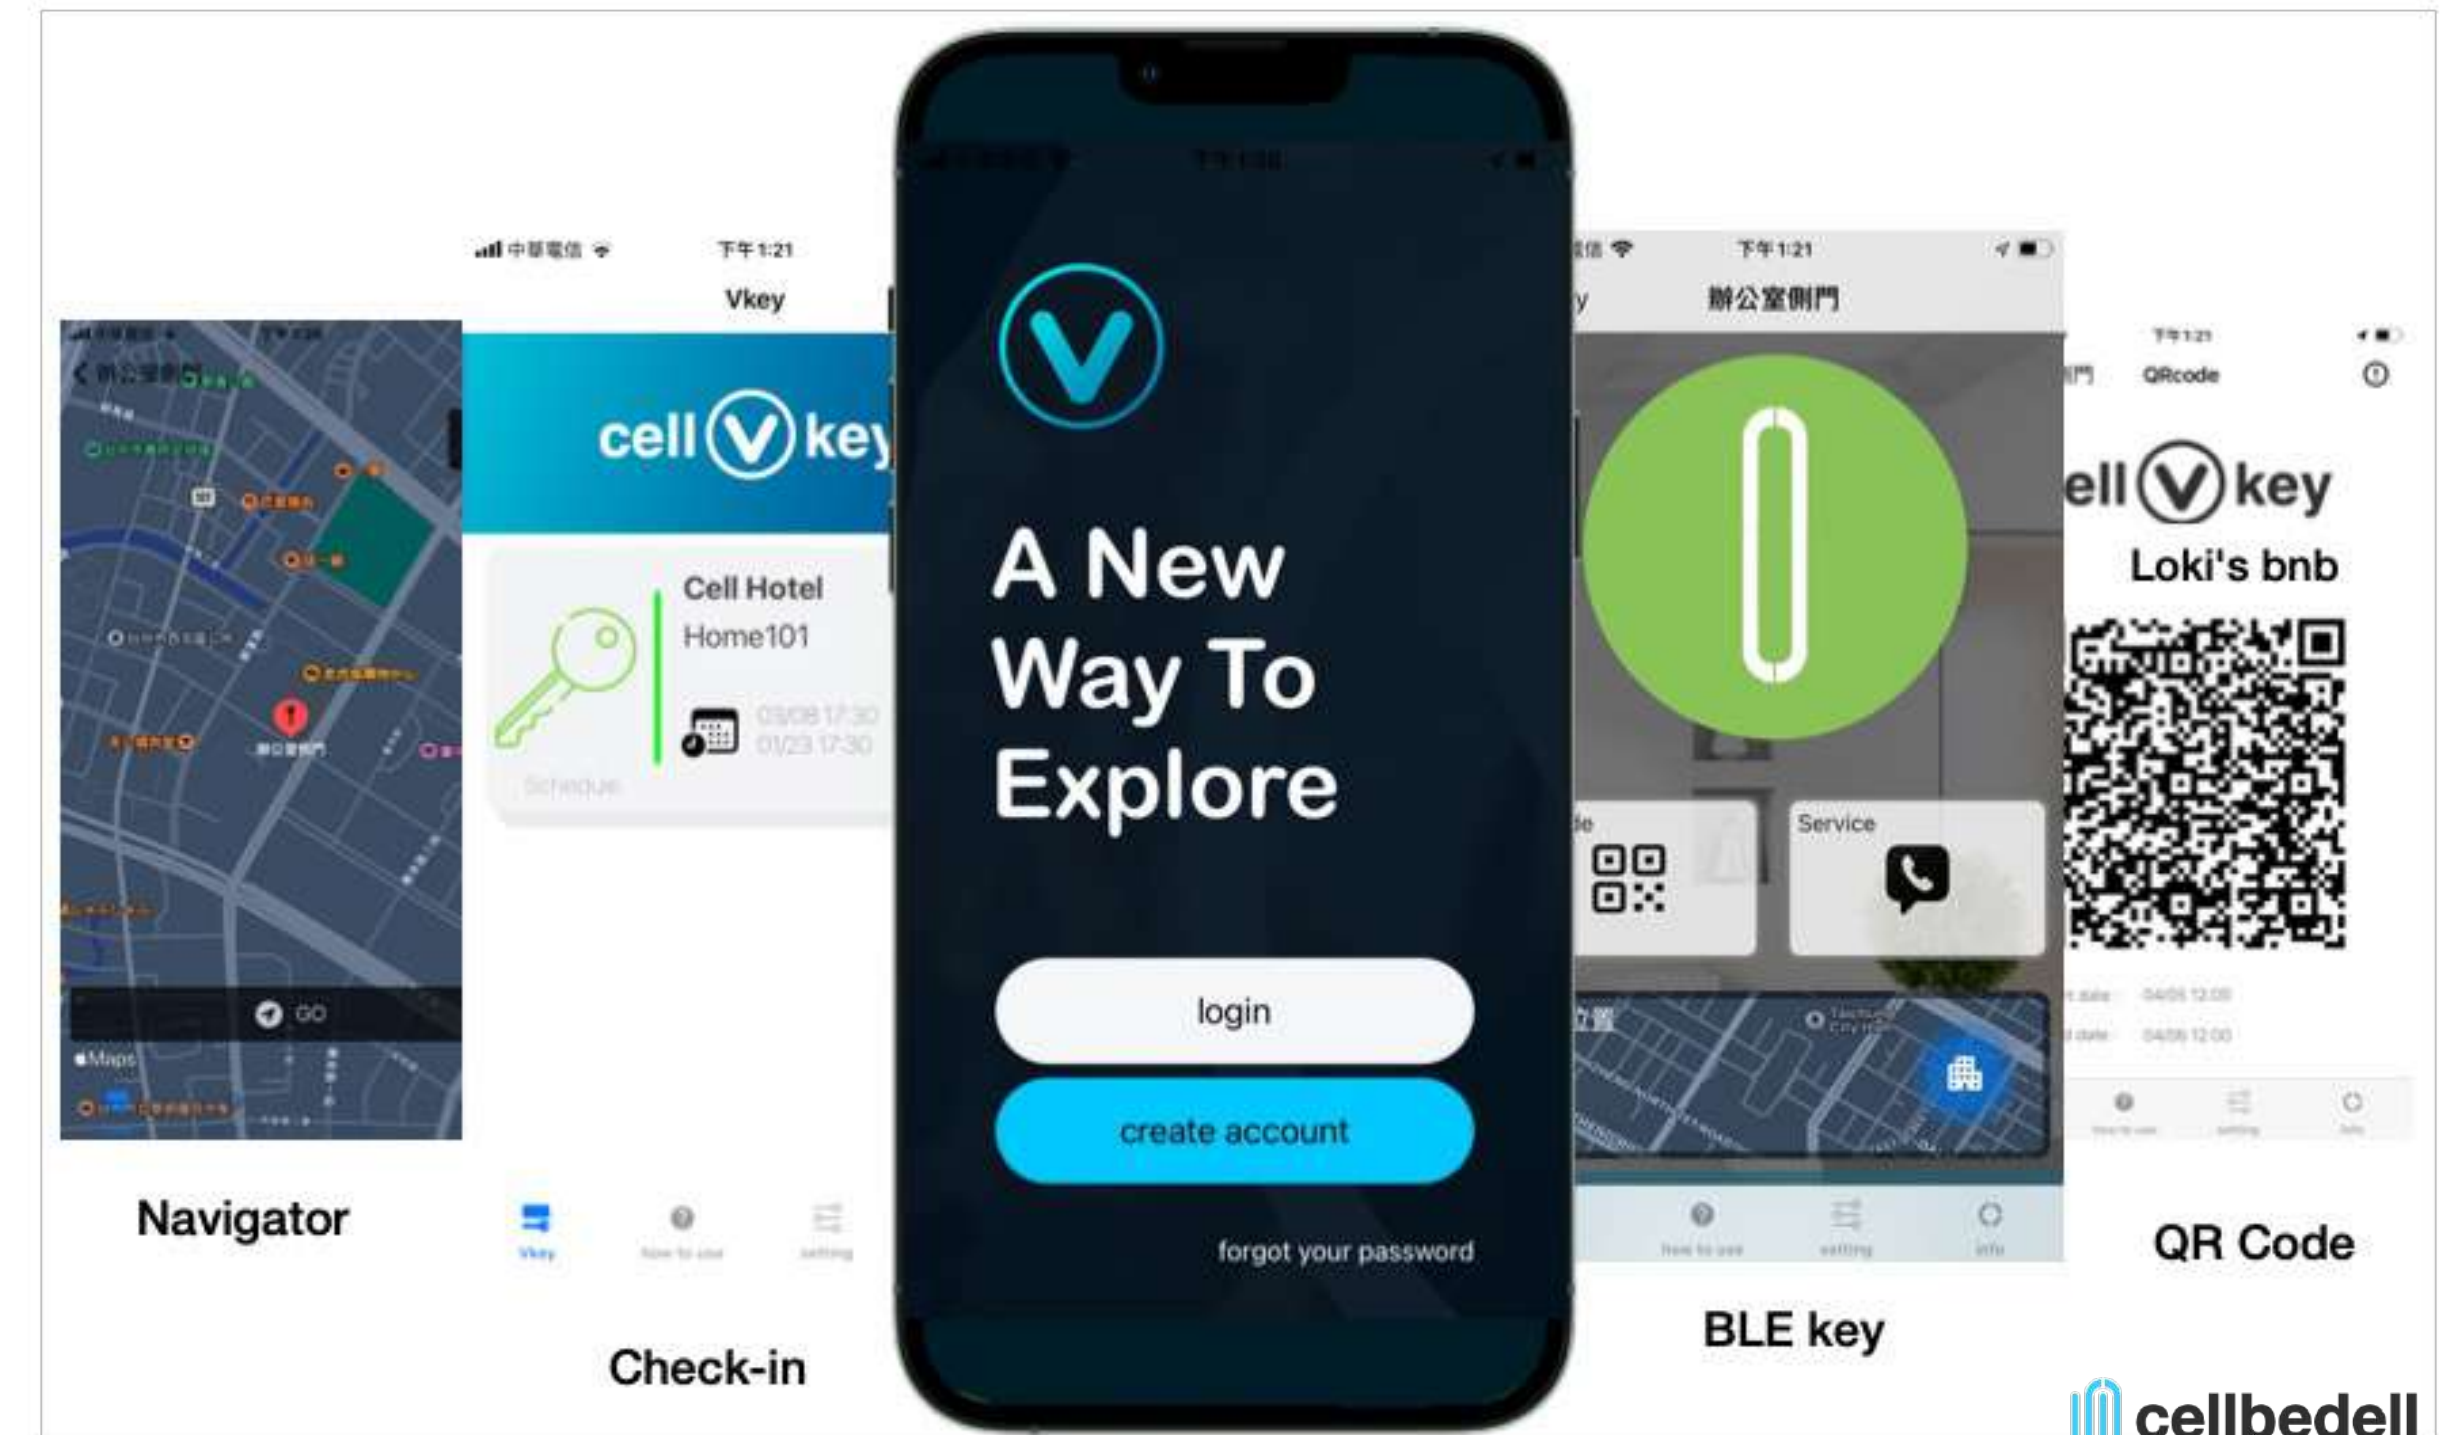

# Travel with fun and safety

*(subscription based)*

- Check-in on the go

- Mobile key with edge computing
- QR code for self card getting

- Navigator- to guide traveler to their destinations

Remote check-in  
with mobile key

cellbedell

cellbedell  
Your best smart access control management system