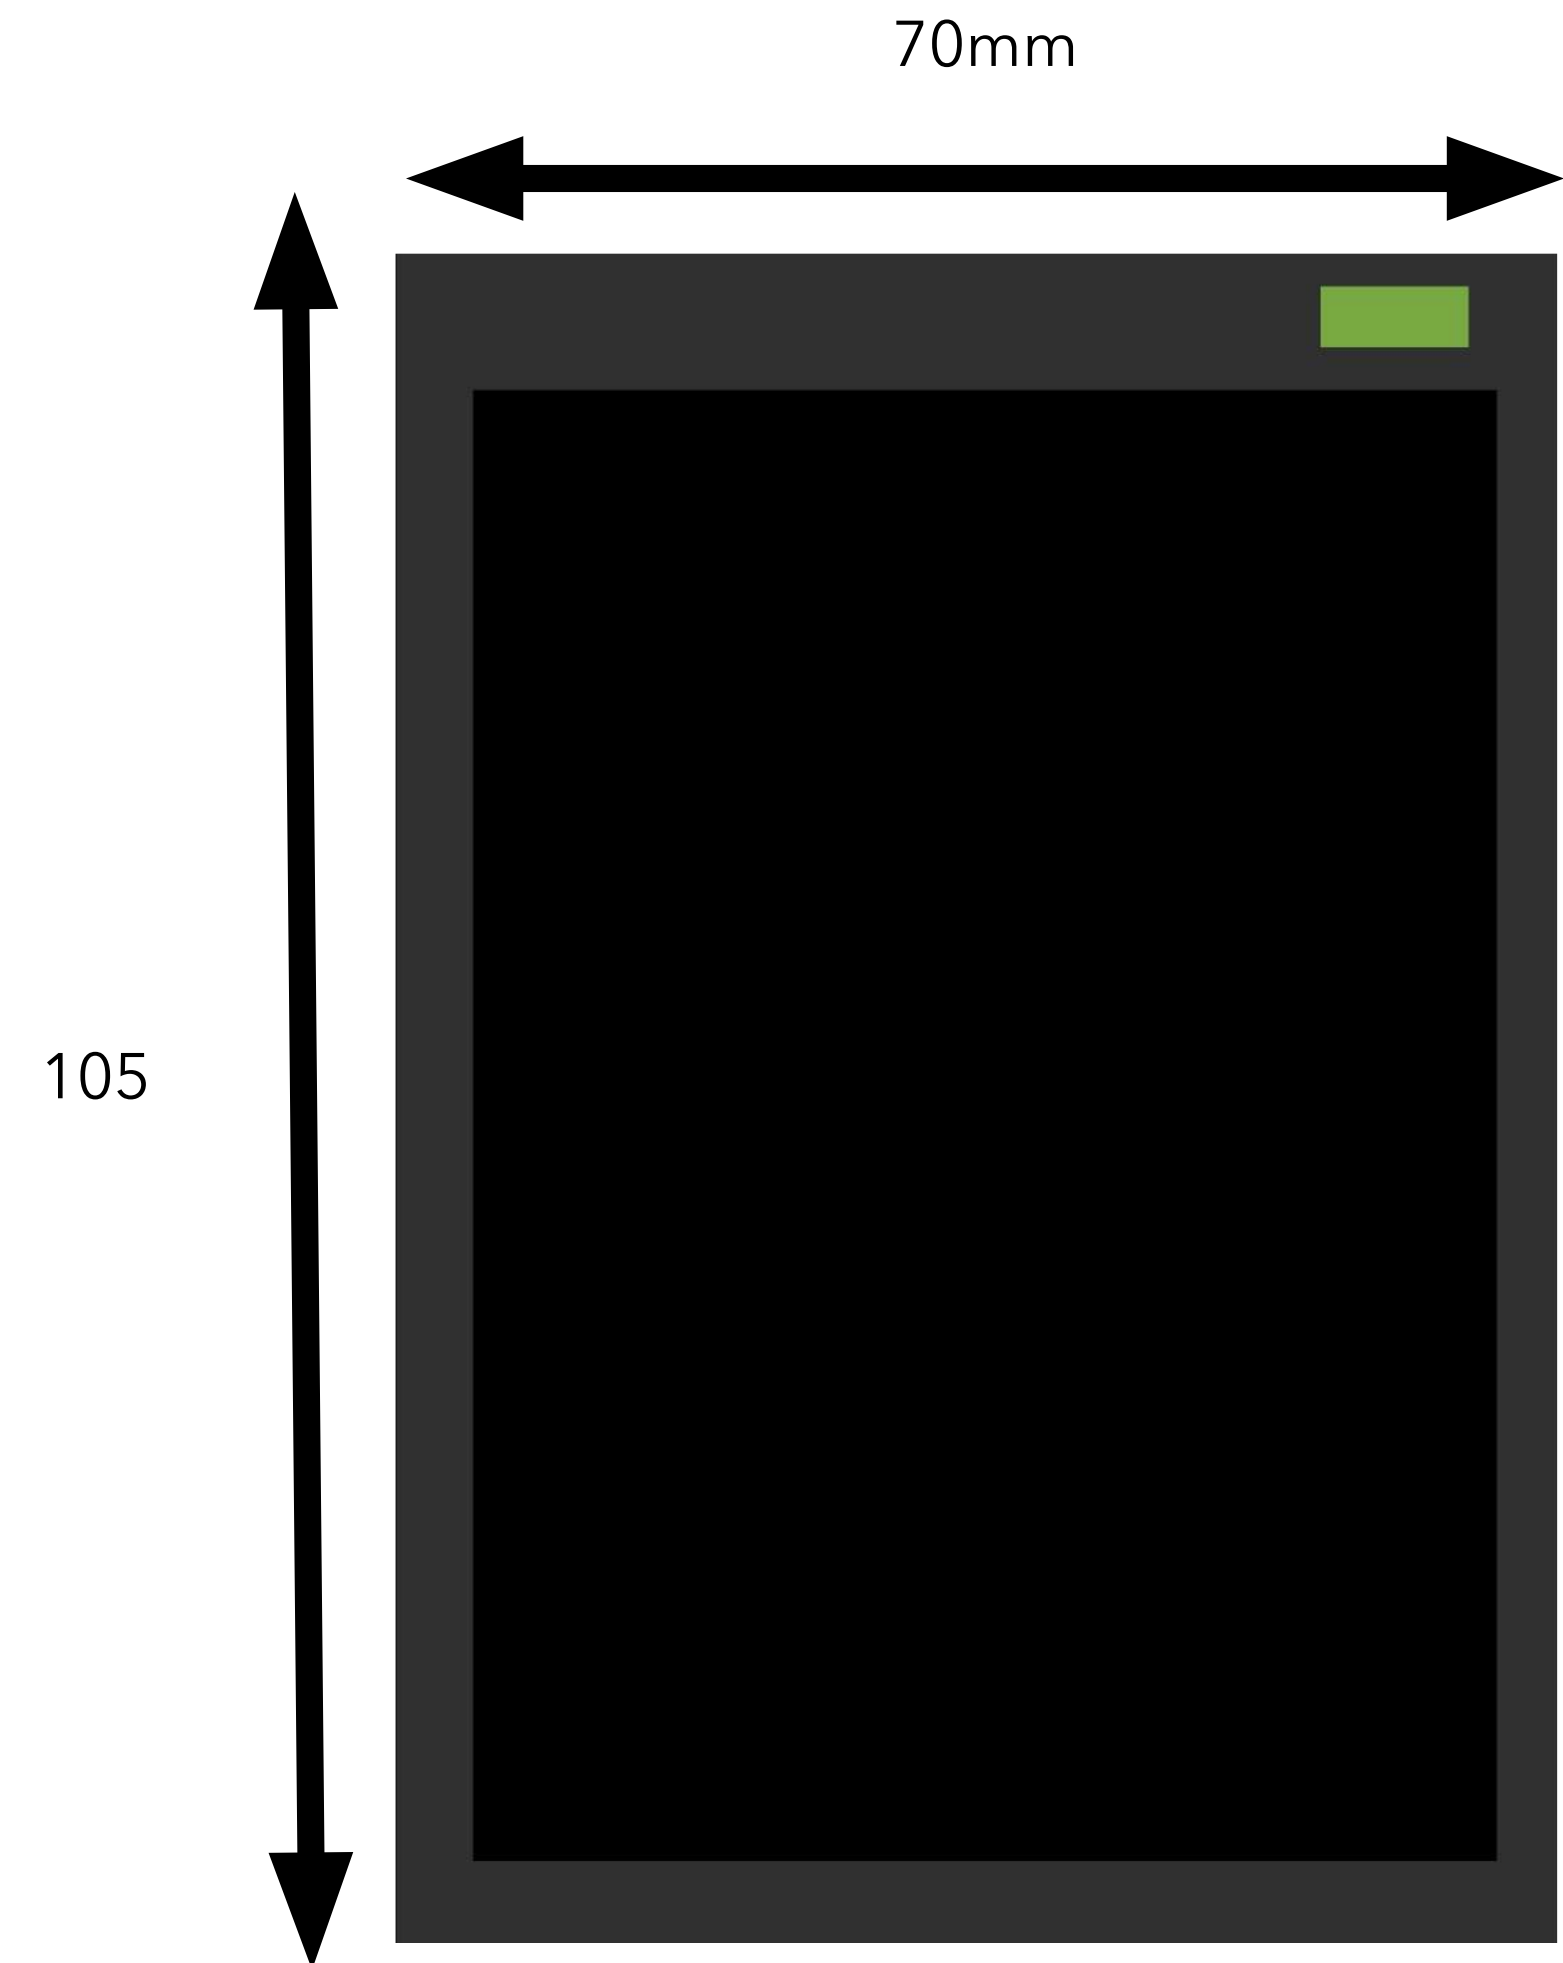

# D310 Ultralight kiosk system device spec

Color	黑色	Material	ABS
Dimension	105*70*20mm	Weight	100g±10g
Working temp.	-20C-70C	Power supply	5V
Program. dis.	0-20mm	Program. time	0.2s
Program speed	0.2s	Format	16位
Working current	100MA	Program. type	NFC
Communication	BLE	Card type	NFC