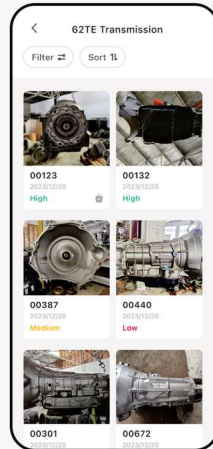

turn trash into cash

CORE PAL

Know Your Cores

Core Management & AI Recognition

Manage your cores inventory through CorePal

Identify your core through AI

Create your own group to manage your group members' inventories.