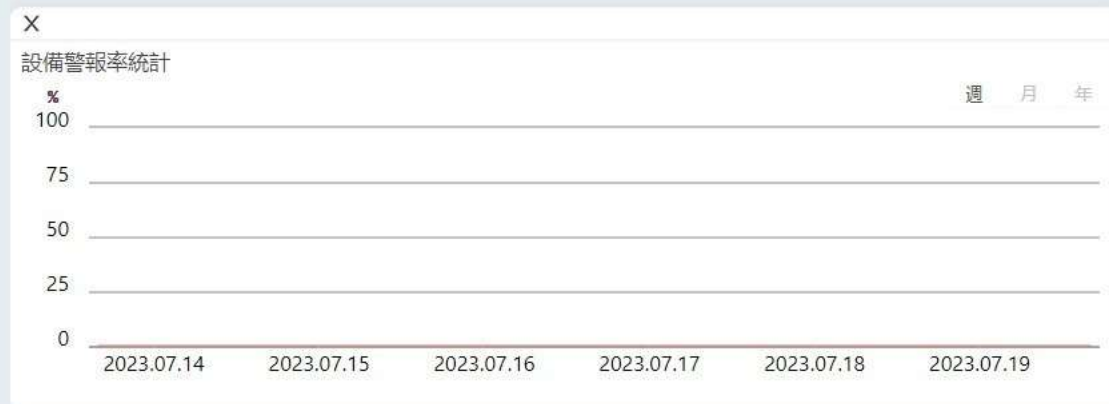

# 【Proposed Application Instructions】New Taipei City 5G Smart Poles - Attached Devices Functions and Introduction

Application Category	Device and Software		Functions
Lighting	Smart Lighting	Streetlight Controller	Control light switch, brightness, time usage, etc.
5G Network	Fiber Optic Network	IoT Gateway	Provide 5G private and public network
Image	Surveillance Camera	Image Detection Software	Image analysis for pedestrian flow, traffic flow, intersection congestion, etc.
Environment	Air Quality Sensor	Air Quality Sensor	Air quality monitoring: Air Quality Index (AQI), including temperature, humidity, CO, PM2.5, PM10, , NO <sub>2</sub> , SO <sub>2</sub> and O <sub>3</sub>
Display	Digital Signage	Multimedia Player (Software included)	Display multimedia images, dissemination, advertisements with scheduled release
Power Storage	Solar Power Module	Power Storage Module	Power supply and electricity storage

即時資訊 > Dashboard

選擇視窗 更新時間: 2023-07-18 10:00

設備狀態統計

設備種類	總數	正常	警報	維修
燈桿	17	15	2	0
攝影機	10	10	0	0
多媒體螢幕	10	10	0	0
氣象站	12	12	0	0
電源供應器	10	10	0	0