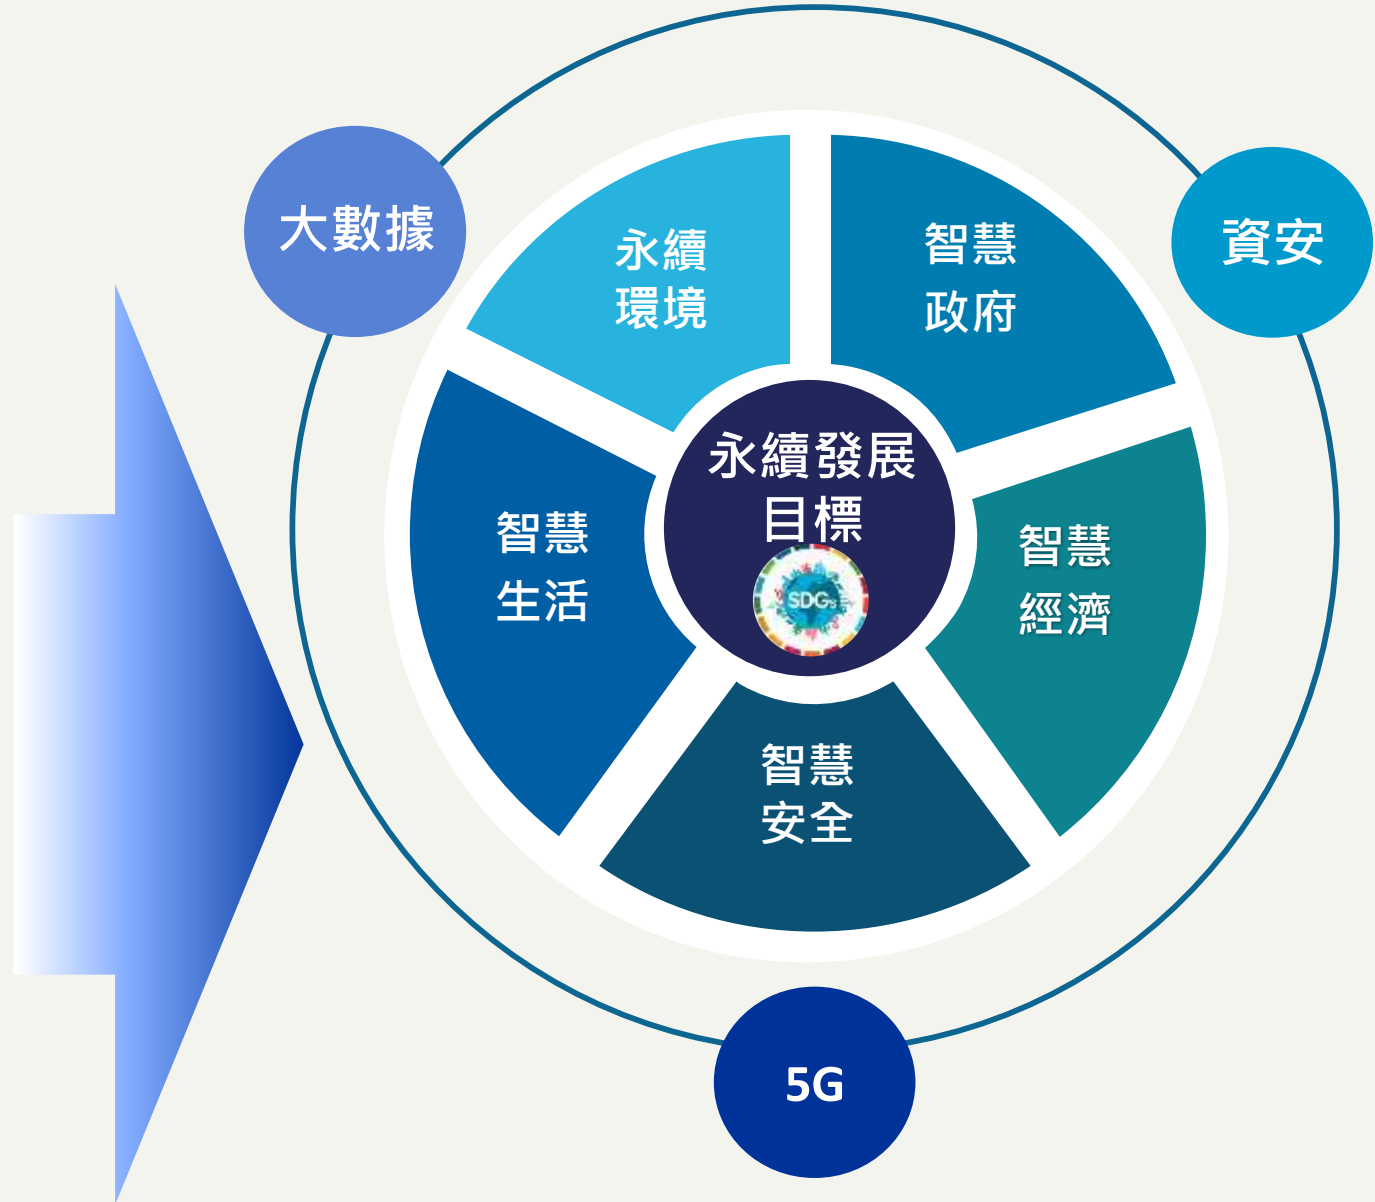

【組織願景】SDGs永續環境-打造新北發展願景

以實現SDGs永續發展目標
為新北市發展願景