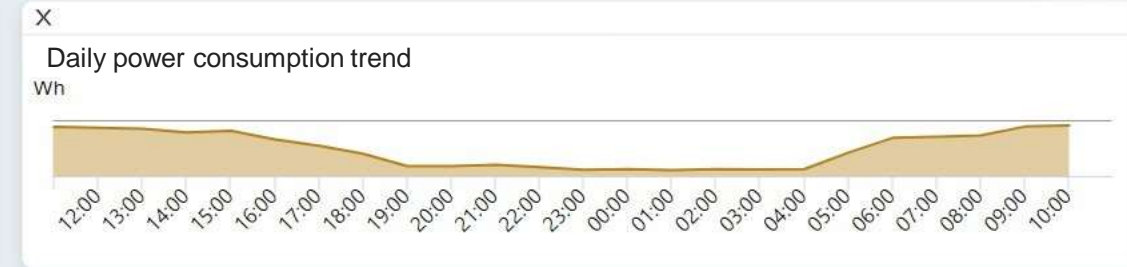

# 【Proposed Application Instructions】New Taipei City 5G Smart Poles - Attached Devices Functions and Introduction

Application Category	Device and Software		Functions
Lighting	Smart Lighting	Streetlight Controller	Control light switch, brightness, time usage, etc.
5G Network	Fiber Optic Network	IoT Gateway	Provide 5G private and public network
Image	Surveillance Camera	Image Detection Software	Image analysis for pedestrian flow, traffic flow, intersection congestion, etc.
Environment	Air Quality Sensor	Air Quality Sensor	Air quality monitoring: Air Quality Index (AQI), including temperature, humidity, CO, PM2.5, PM10, , NO <sub>2</sub> , SO <sub>2</sub> and O <sub>3</sub>
Display	Digital Signage	Multimedia Player (Software included)	Display multimedia images, dissemination, advertisements with scheduled release
Power Storage	Solar Power Module	Power Storage Module	Power supply and electricity storage

即時資訊 > Dashboard

選擇視窗 更新時間: 2023-07-18 10:00

設備狀態統計

設備種類	總數	正常	警報	維修
燈桿	17	15	2	0
攝影機	10	10	0	0
多媒體螢幕	10	10	0	0
氣象站	12	12	0	0
電源供應器	10	10	0	0

# 【Proposed Solution - City Governance】New Taipei City 5G Smart Poles Management Dashboard

- ⊖ 路燈管理
- ⊖ 設備管理
- ⊖ 多媒體管理
- ⊖ 設備維護管理
- ⊖ 報表管理
- ⊖ 帳號權限管理
- ⊖ 系統設定

即時資訊 > Dashboard

選擇視窗

更新時間: 2023/07/18 10:00

X