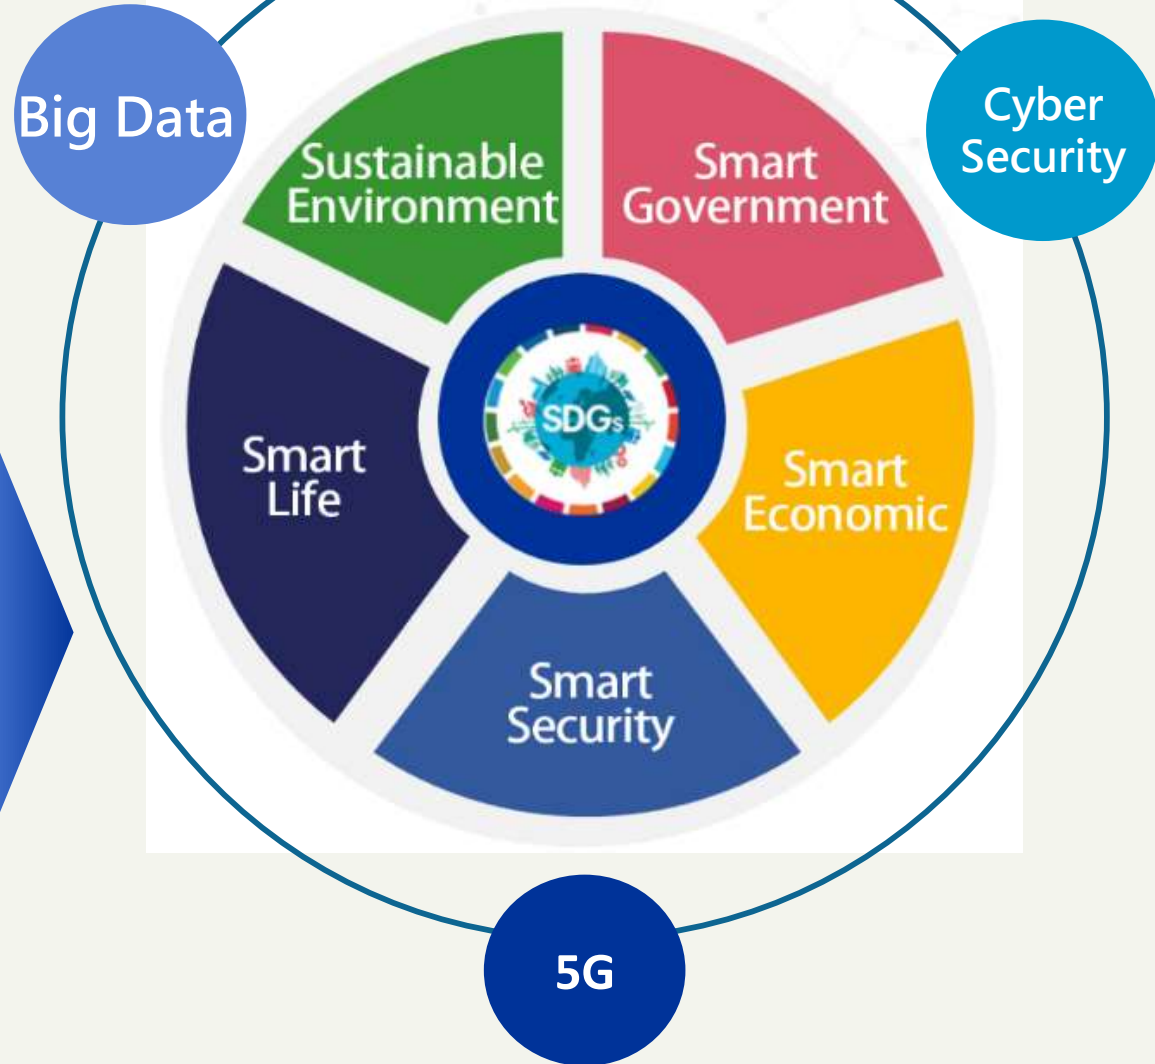

# 【Organization and Strategy】 New Taipei Smart City Development Strategy - Smart and Livable New Taipei City

With the aims of driving the development of the smart city in New Taipei, connecting internal and external resources, and building a smart and livable city, the City has handled the planning and promotion projects of the smart city in New Taipei City, so that the prospective applications of the smart city can improve the living quality and well-being of the citizens, and further shape an international brand image of the smart city in New Taipei.

# 【組織願景】SDGs永續環境-打造新北發展願景

以實現SDGs永續發展目標  
為新北市發展願景

# The Visions: SDGs as the New Taipei City Future Development Direction

The vision of New Taipei City development aims at achieving the UN's Sustainable Development Goals (SDGs).

## 智慧城市

- 新北市人口全臺第一
- 科技超前部署
- 提升城市管理
- 改善民眾生活品質