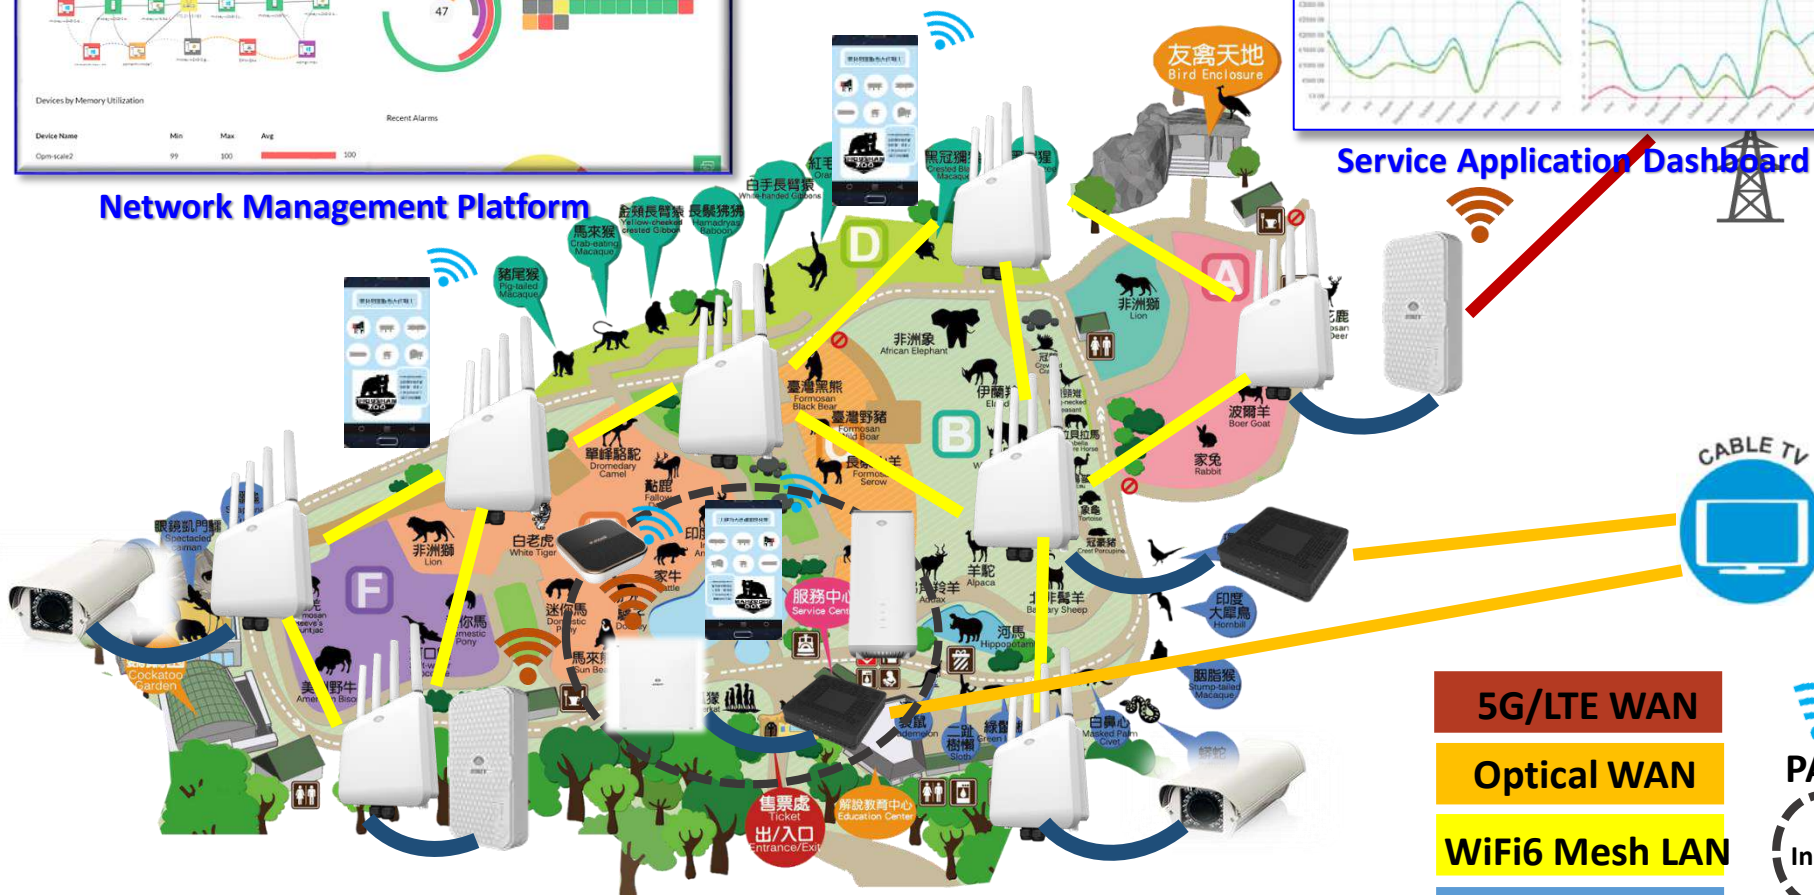

# Askey's Connecting Solution @ 智慧園區 - 建網

5G NSA with Option 3X Mode

4G EPC Core+  
(4G eNB+5G gNB)

WiFi6  
Outdoor EAP

Indoor  
WiFi6  
Router

GPON

BT Mesh GW

- 5G/LTE WAN
- Optical WAN
- WiFi6 Mesh LAN
- Ethernet LAN

# Askey's Connecting Solution @ 智慧園區 - 納管

Network Management Platform

Service Application Dashboard

Visualized Dashboard & Mobile APP

Autonomous Management Platform

- 5G/LTE WAN
- Optical WAN
- WiFi6 Mesh LAN
- Ethernet LAN

# Askey Total Connecting Solutions

Civil IoT

Smart Transportation

Smart Building

Smart Park

Smart Public Safety

## •AMP

Network Management System