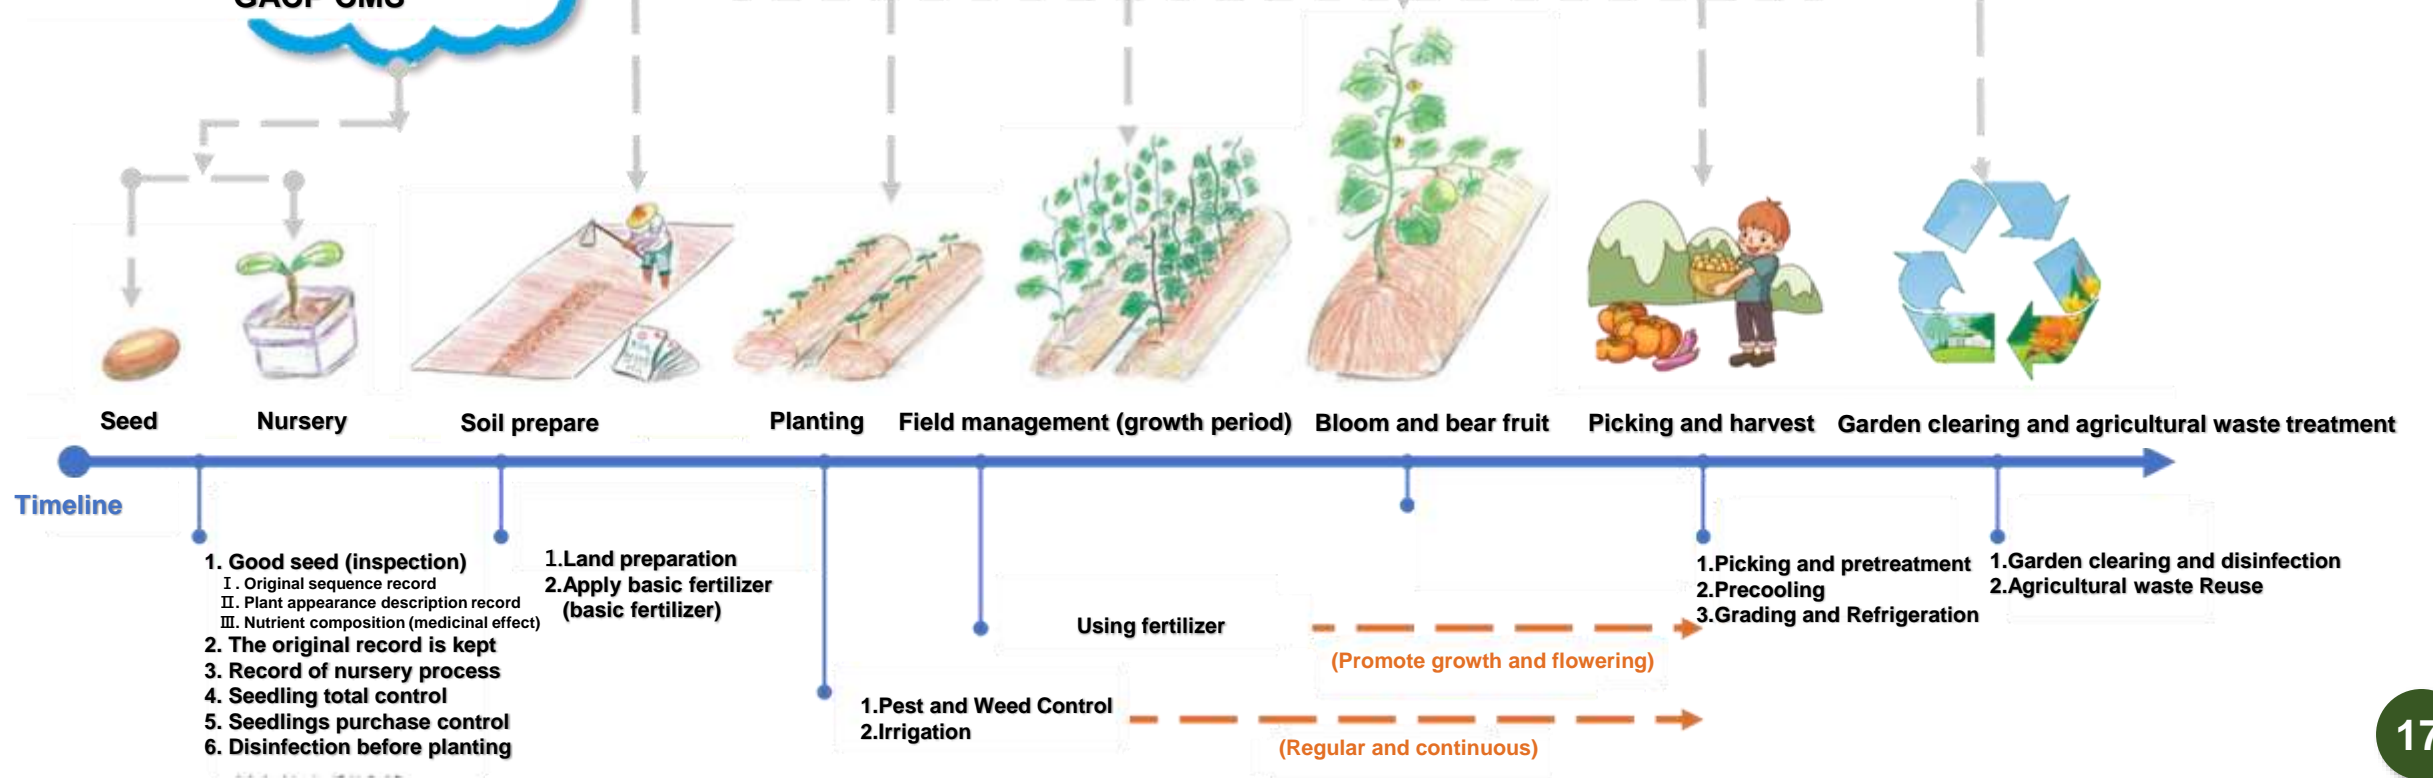

# Tano Intelligent Agriculture GACP CMS

Mobile phones are new farm tools

Farm crop growth control and full process recording

3-7 days disease prediction & reduce pesticide use and agricultural losses by 70%

Precision Fertilization Reduce fertilizer use by more than 50%

Cloud robot Dr. Lin providing 24 hr. management

3-7 days disease prediction & reduce pesticide use and agricultural losses by 70%

Precision water supply Reduce irrigation water by more than 70%

Line cloud robot Dr.Lin Full record and instant farm management

GACP Excellent Crop (Medicinal) Planting and Collection Standards / Digital Traceability Recording System from Seedling to Collection

# Tano Intelligent Agriculture GACP CMS Line cloud robot Dr.Lin

The system uses the line cloud robot Dr. Lin and AI to analyze farm crop big data and to provide farm managers professional advice and reminders.