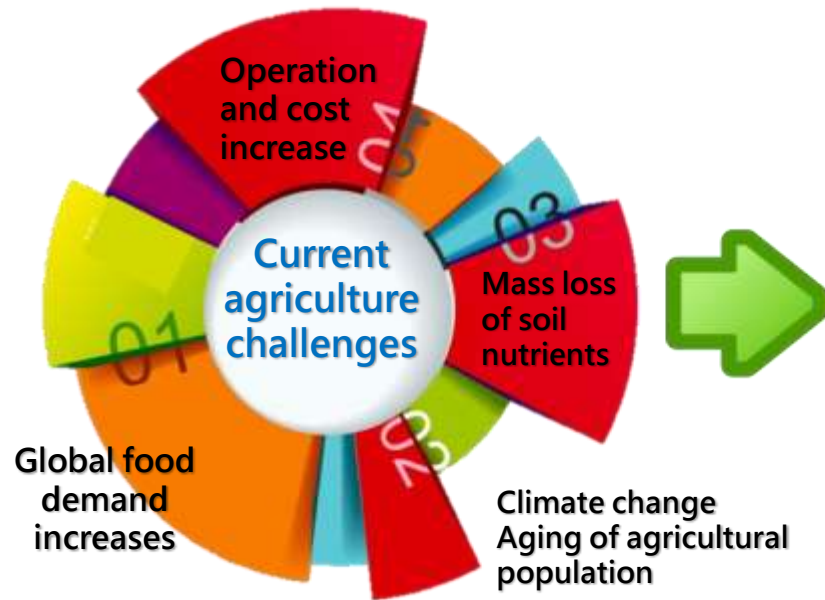

## From seedlings to the table, defenders of food safety

- **To resolve food safety issues**

- The Tano team has been composed of a group of senior IT professionals and scholars. In view of the roots of food safety rely on cultivation of agricultural products, the team was built up with talents in IoT, AI, new optical materials, biotechnology, standardization of modern agricultural planting, block chain and other comprehensive technologies to solve problems in traditional agricultural, abuse of pesticides and fertilizers, harmful heavy metals and phosphide residues of agricultural products and environmental pollution. Consumers will get truly non-toxic green and secure agricultural products.

## 02. Bottleneck of customary agriculture and consumer food safety requirements

**Tano**

Intelligent Agriculture GACP CMS

<https://www.tanosecure.com.tw>

# Customary agriculture can not meet modern agriculture demands for safety

Farmers problem  
and food safety  
doubts

# The current development difficulties and challenges of modern agriculture

**Food Safety and the Environment Facing Double Loss**