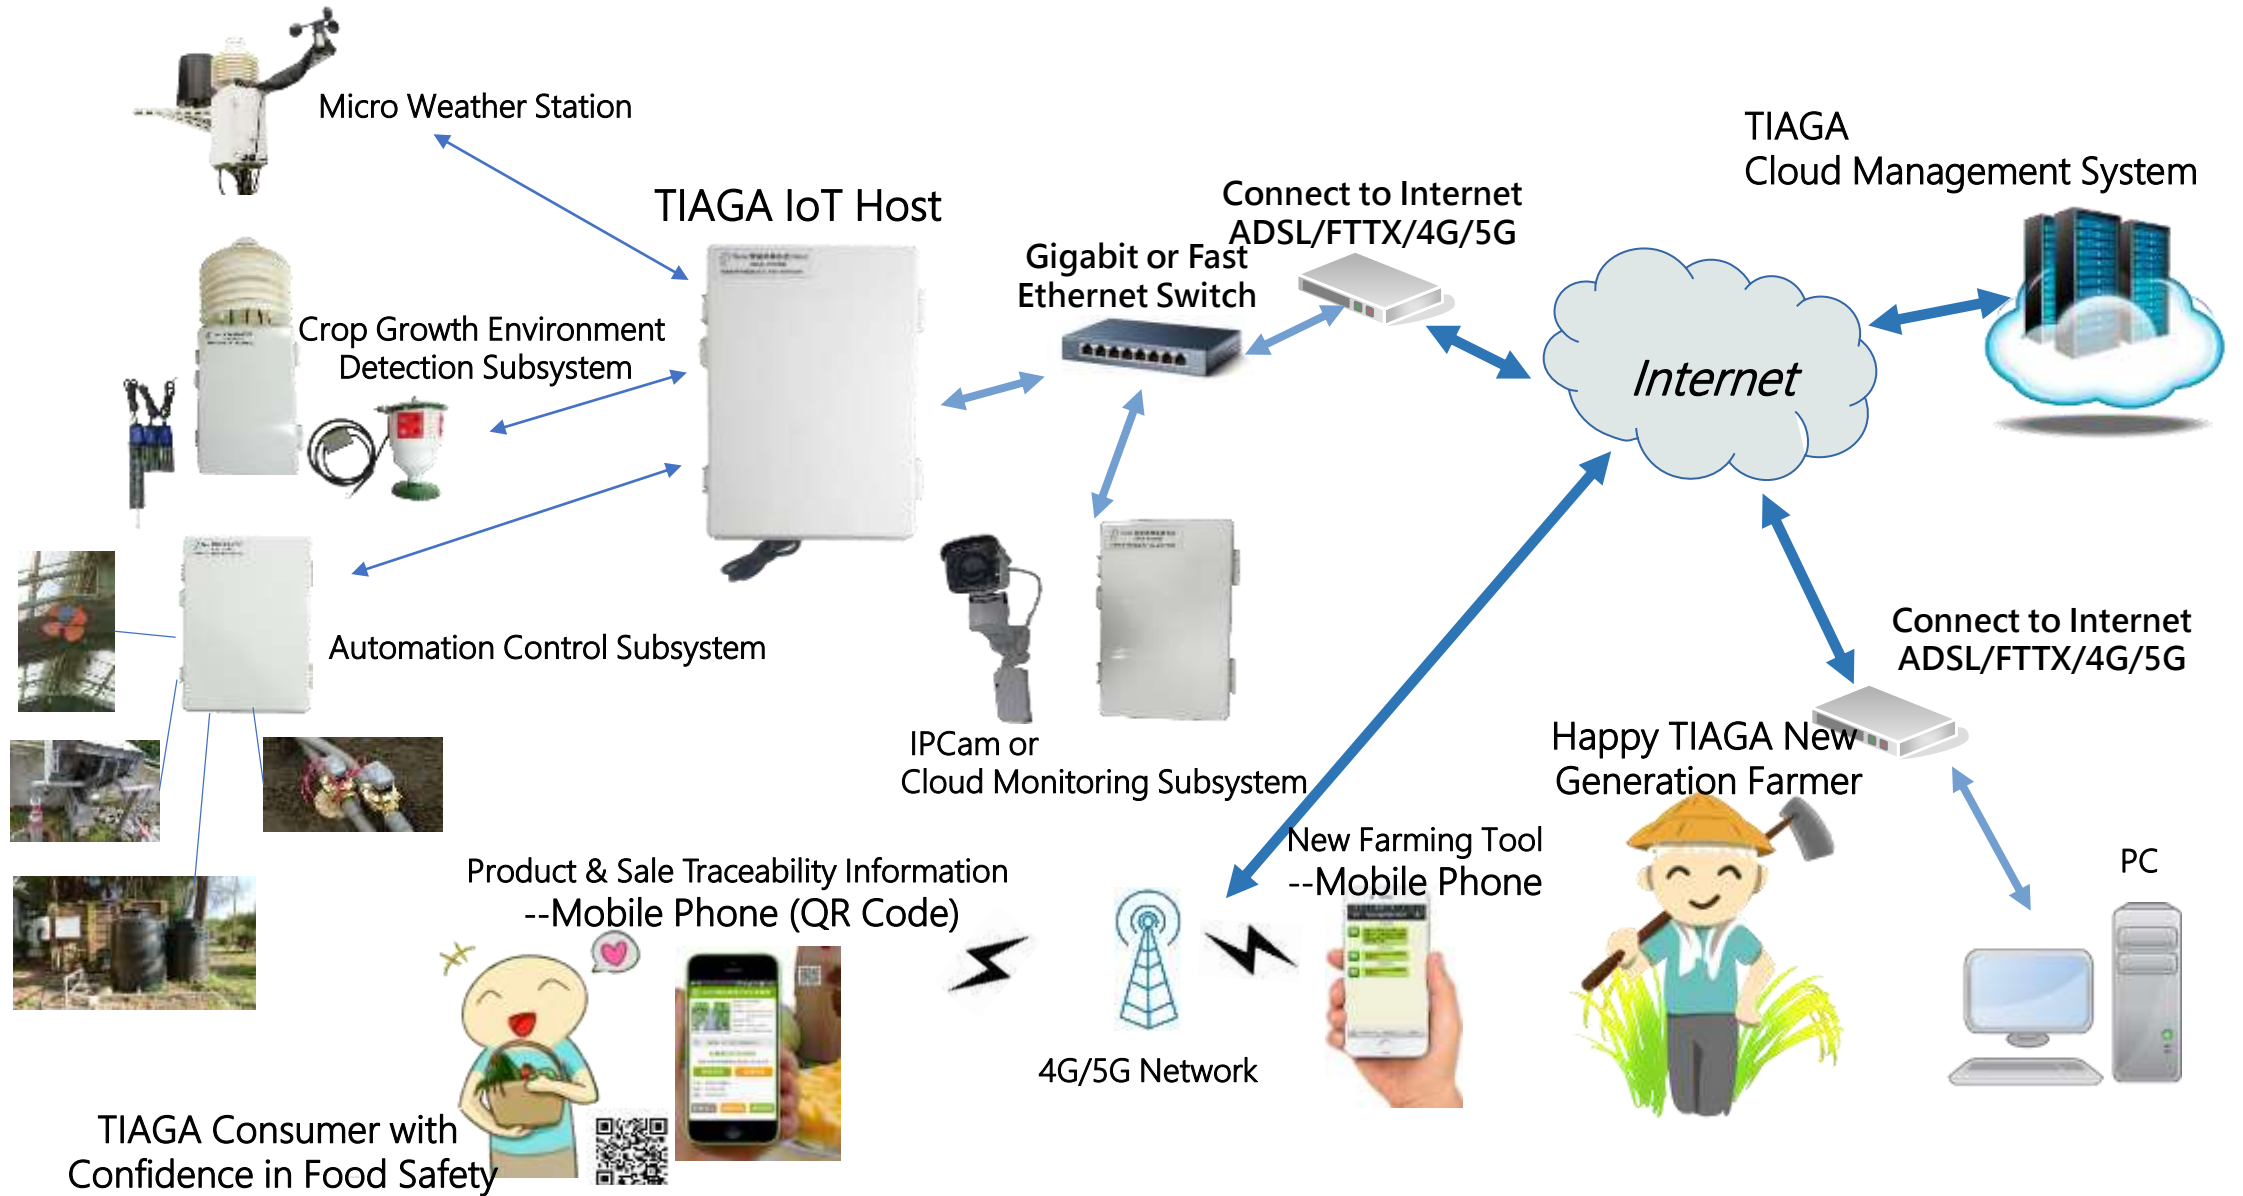

## Good Agricultural and Collection Practices

Based on WHO GACP standards, the herbal medicine planting and collection standards is easy to integrate with the international market

GACP is not only a full record of agricultural processing to production, but also a standard management.

# Tano Intelligent Agriculture GACP CMS Overview

# Tano Intelligent Agriculture GACP CMS

Mobile phones are new farm tools

Farm crop growth control and full process recording

3-7 days disease prediction & reduce pesticide use and agricultural losses by 70%

# Tano Intelligent Agriculture GACP CMS Line cloud robot Dr.Lin

The system uses the line cloud robot Dr. Lin and AI to analyze farm crop big data and to provide farm managers professional advice and reminders.