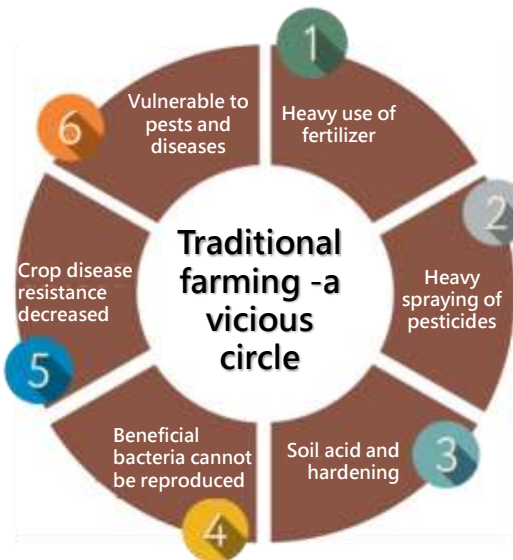

## From seedlings to the table, defenders of food safety

- **To resolve food safety issues**

- The Tano team has been composed of a group of senior IT professionals and scholars. In view of the roots of food safety rely on cultivation of agricultural products, the team was built up with talents in IoT, AI, new optical materials, biotechnology, standardization of modern agricultural planting, block chain and other comprehensive technologies to solve problems in traditional agricultural, abuse of pesticides and fertilizers, harmful heavy metals and phosphide residues of agricultural products and environmental pollution. Consumers will get truly non-toxic green and secure agricultural products.

## 02. Bottleneck of customary agriculture and consumer food safety requirements

**Tano**

Intelligent Agriculture GACP CMS

<https://www.tanosecure.com.tw>

# Customary agriculture can not meet modern agriculture demands for safety

Farmers problem  
and food safety  
doubts

# The current development difficulties and challenges of modern agriculture

**Food Safety and the Environment Facing Double Loss**