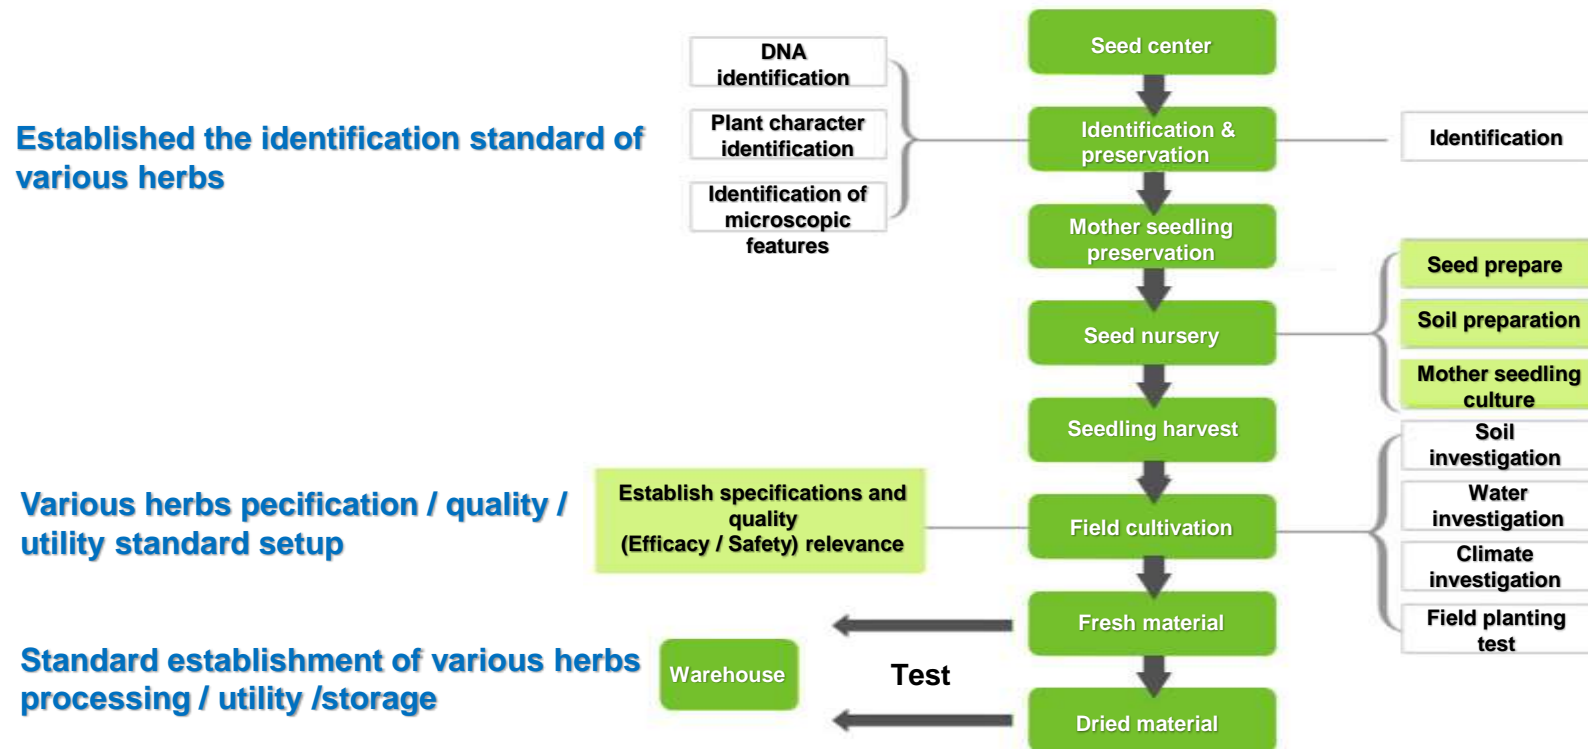

## 03.Tano Intelligent Agriculture GACP CMS description

### Tano

Intelligent Agriculture GACP CMS

<https://www.tanosecure.com.tw>

# GACP Medicinal and food crops planting, harvesting and processing quality control

## Good Agricultural and Collection Practices

Based on WHO GACP standards, the herbal medicine planting and collection standards is easy to integrate with the international market

GACP is not only a full record of agricultural processing to production, but also a standard management.