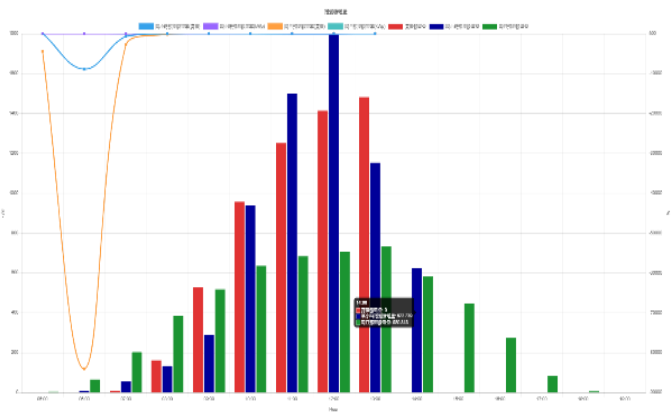

# Tatung AIoT Energy Service Platform

Self-adapted Page Views over Desktop and Mobiles  
Real-time Monitor on Operation and Generation  
Auto Maintenance Dispatch and Report Generation  
Efficiency Evaluation & Investment Analytic Assistance

## AI Entrepreneurship: Investment Evaluation

AI Diagnosis: Fault Detection

AI Operation: PV Forecast (Wh)