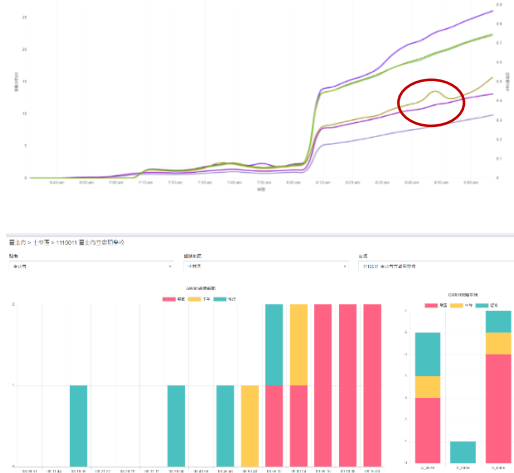

# Tatung AIoT Energy Service Platform

Self-adapted Page Views over Desktop and Mobiles  
Real-time Monitor on Operation and Generation  
Auto Maintenance Dispatch and Report Generation  
Efficiency Evaluation & Investment Analytic Assistance

## AI Entrepreneurship: Investment Evaluation

AI Diagnosis: Fault Detection

AI Operation: PV Forecast (Wh)