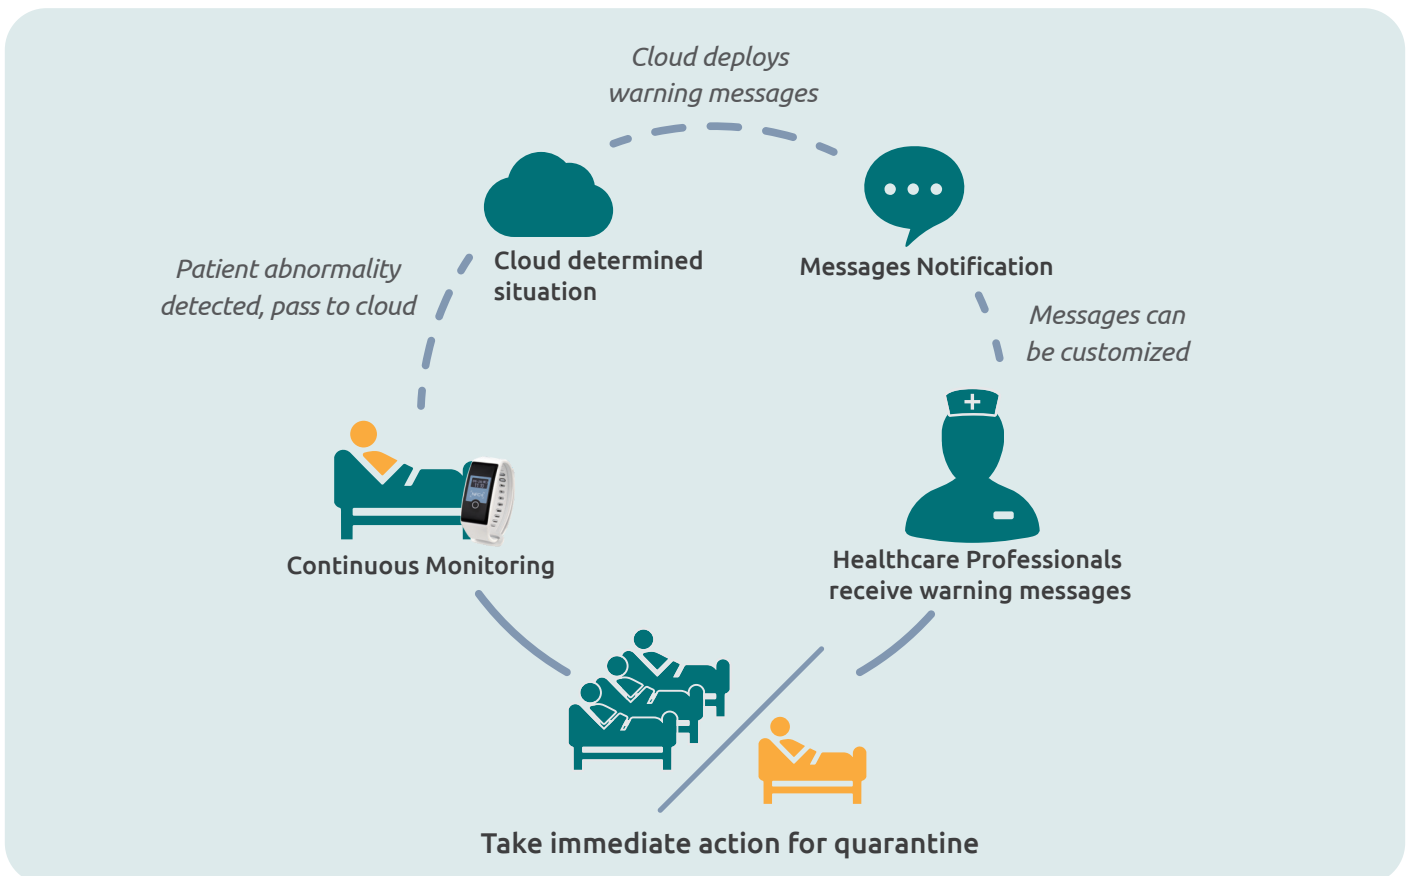

ARBOR

Smart Health Wristband

- Continuous monitoring for temperature and heart rate, provides real time notifications for professionals to take immediate action
- Continuous monitoring provides health condition data for better staff management

Smart Health Wristband

IB101

Features

- Supporting Android and iOS system
- Monitoring body temperature and heartbeat in-time

Basic Parameter

Sealing Level Rate	IP68
Operating Temperature	-10°C~60°C
Storage Temperature	-20°C~70°C
Operating Humidity	10%-90%RH
Drop	1.5m
Weight	22g
Color	White

Platform

Chipset Supplier	Dailog
Chipset	DA14585
CPU Frequency	16MHZ ; 0.02W

Operating System

Operating System	Android 4.0
	iOS 8.0
Language	Multi-language

Memory

ROM	CPU RAM 96K CPU ROM 128K Flash 16M
RAM	96KB

Display

Type	OLED
Size	0.49 "

Touch Panel

Support	Yes
Type	Single Point

Connection Parameter

BT	BT4.2
WiFi	No
NFC	Yes
USB	POGO PIN USB

Sensor

G-Sensor	Yes
Gyroscope	Yes
Heart Rate	Yes
3D Accelerometer	Yes
Temperature	Yes