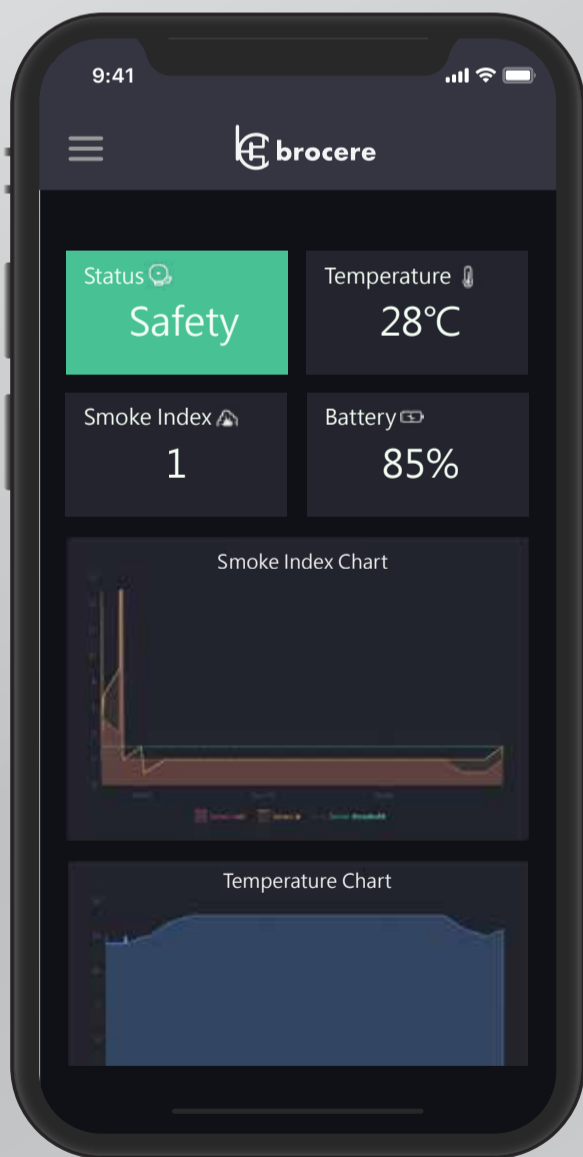

Realtime Smart Smoke / Fire Detector

+

Detect Smoke and Temperature

Easy Installation

Sustainable Power

Wireless Network

Durable Material

Made of wear-resistant and waterproof material, can adapt to various environments.

Wildfire Monitoring

Applicable to indoor and outdoor environments, and detect wildfires at the earliest moment.

Real Time Alert

Detect smoke and temperature every 10 seconds, and send alert signal to user device, security guards, and fire departments immediately while detecting a fire.

Fire Field Analysis

With building architecture information, the system can analyze the ignition location and the smoke/fire dangerous area, which help user to escape and firefighter to understand the situation of the fire field.