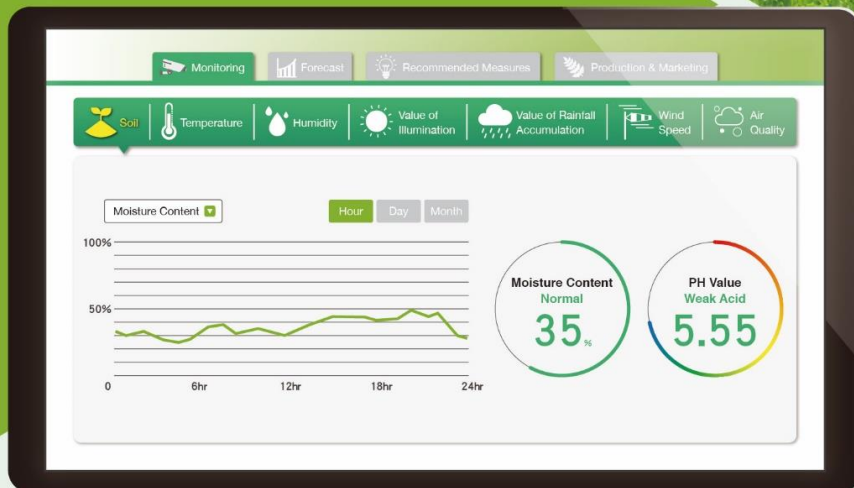

# Internet of Things for Smart Agriculture

Real-time control of Crop Growth Model to create a comfort zone for crops

Realize smart precision farming through **Mobile Internet of Things (NB-IoT / Cat-M1)** and **environmental monitoring instruments**

## Smart Monitoring Diagram

Ambient Temperature and Humidity Monitoring

Soil Monitoring  
(Temperature / Humidity / Electrolyte)

Illumination Monitoring

## What are the advantages ?

- Real-time control of Crop Growth Model to create a comfort zone for crops.
- Collect data through IoT for Smart Agriculture to adjust crop growth environment settings in a timely manner and increase production capacity in a highly efficient manner.
- Reduce workload through IoT for Smart Agriculture to meet the requirements for the best growth condition for crops.

## Soil EC / Temp. / Moisture Sensor

This product measures soil conductivity, soil temperature and soil moisture, which can have farmers know the farm status and make better field management.