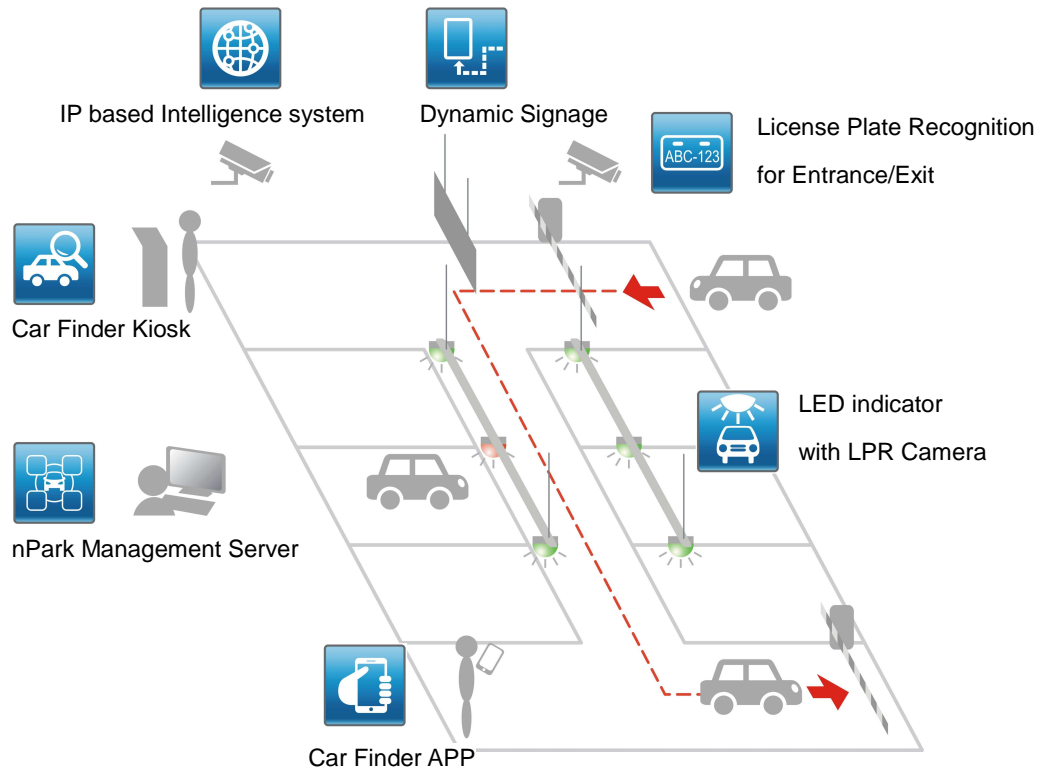

Signs will show the number of free spaces in the entire parking garage or on different floors.

Lights will direct drivers the way to the closest available spot.

Cameras will monitor car properties and locate where the drivers' cars are.

Kiosk and APP will save your customers time by quick car-searching.

Benefits for Car Park Owners

- Improve traffic and security via camera-based technology
- Accurate and real-time occupancy information and statistics
- Enhance parking lot usage
- Lower admin and operating costs
- Optimize return on capital parking investment
- Reduction of carbon monoxide emissions

- IP based Intelligence system**
- Simple construction with less cabling
 - Transmit over TCP/IP
 - Modular and expandable
 - Cost-effectiveness for future expansion

- Car Finder Kiosk**
- Search your vehicle by license plate, space number or arrival time
 - Quick guidance route to your car location
 - Integrate with other existing seamlessly

Value-added & Seamless Integration

Parkxper integrates with other essential parking lot related systems via IP network. By using Parkxper's IP based intercom with IP camera, parking lot manager can provide immediate assistance from the center, instead of bustling around. When emergency happens, you will need an intelligence IP PA system to fasten the evacuation. Building up an intelligent and convenient environment encourages repeat visits and ensures effective management controls.