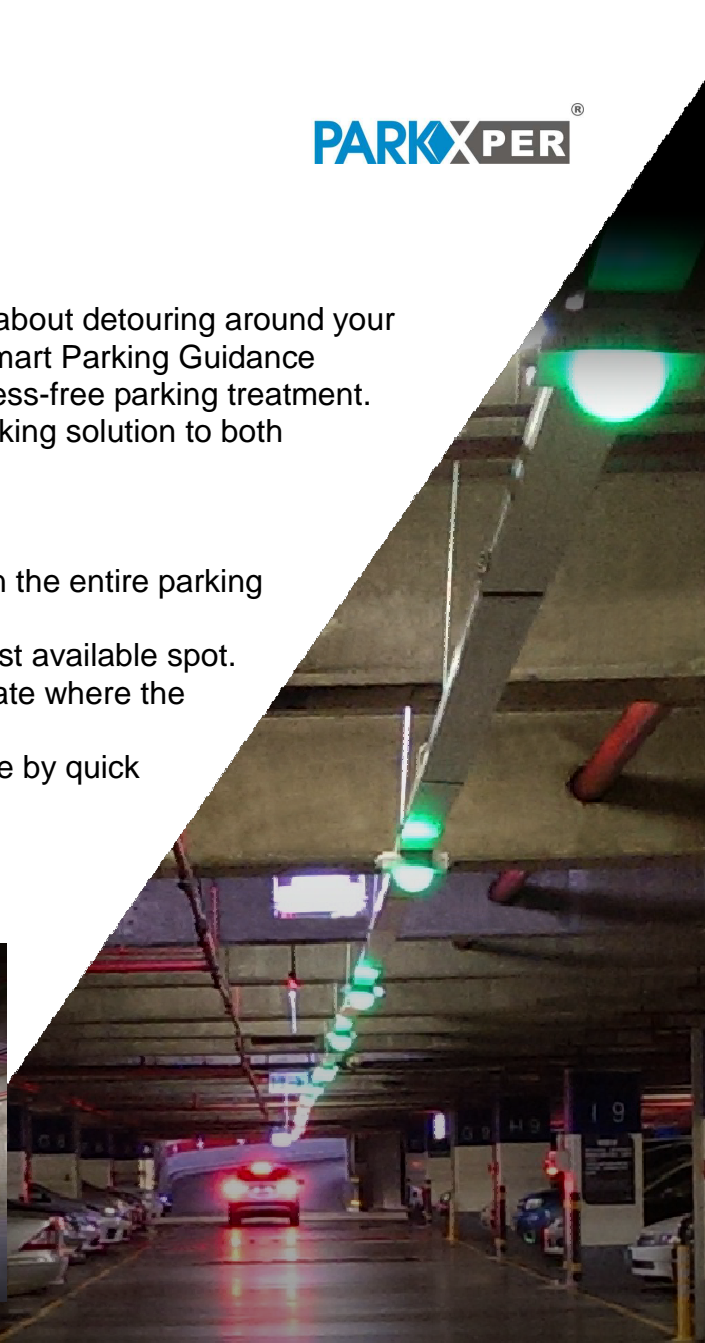

Intro:

Now, your customers will not need to worry about detouring around your parking lot anymore. By using Parkxper's Smart Parking Guidance System, every customer can experience stress-free parking treatment. We offer the highest quality and efficient parking solution to both managers and drivers.

Signs will show the number of free spaces in the entire parking garage or on different floors.

Lights will direct drivers the way to the closest available spot.

Cameras will monitor car properties and locate where the drivers' cars are.

Kiosk and APP will save your customers time by quick car-searching.

Benefits for Car Park Owners

- Improve traffic and security via camera-based technology
- Accurate and real-time occupancy information and statistics
- Enhance parking lot usage
- Lower admin and operating costs
- Optimize return on capital parking investment
- Reduction of carbon monoxide emissions

Benefits for the Customers

- Stress-free parking experience
- Intuitive parking guidance while looking for vacant space
- Shorter time to find available parking spots
- Interactive APP to locate and monitor the car any time, any where
- Fuel savings