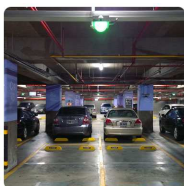

Signs will show the number of free spaces in the entire parking garage or on different floors.

Lights will direct drivers the way to the closest available spot.

Cameras will monitor car properties and locate where the drivers' cars are.

- License Plate Recognition for Entrance/Exit**
- 99% accuracy rate
 - Card-less parking
 - Black/White list detection
 - 24/7 video recording

- Car Finder APP**
- Car's status Monitor
 - Fast Car searching
 - Log your search history automatically

- Dynamic Signage**
- IP based guidance signage
 - Multi-color LED display
 - Auto evacuation message
 - Minimize the driver's time in parking

- nPark Management Server**
- Statistical analysis data for parking lot management
 - Real-time status of parking occupancy
 - Detect long-term parking vehicles
 - Embedded customer floor plan software
 - Integrate with Emergency Intercom system or PA system